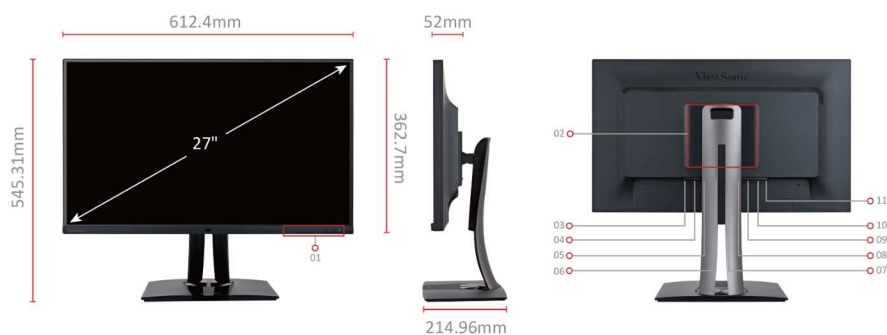

ViewSonic® LED-MONITORE VP2785-2K

Key Features

- Fogra Certified
- Delta E<2 colour accuracy
- Hardware colour calibration
- KVM Switch technology with USB Type-C
- Versatile Connectivity supports Daisy Chain

Produktbeschreibung

Covering 100% of the Adobe RGB colour space and 96% DCI-P3, the ViewSonic® VP2785-2K WQHD monitor meets the high colour standards of filmmakers, video editors, animators, print departments, illustrators, photographers, and other design professionals. Certified by Fogra as a Class A FograCert Softproof Monitor, you can be certain that whatever you're working on, the final output will be accurate and consistent. With a sleek and modern design, the VP2785-2K features future-proof DisplayPort technology, as well as HDMI and USB 3.1 Type-C ports. You can daisy chain monitors from Type-C or DP ports. To ensure precise, uniform colour, each of our monitors is factory calibrated to deliver an amazing Delta E<2 value for superior colour accuracy. An integrated colour uniformity function ensures consistent chromaticity across the screen, while a 14-bit 3D look-up table generates a stunningly smooth palette of 4.39 trillion colours. What's more, productivity-boosting features include an advanced ergonomic design, a built-in ambient light and presence sensor, and a KVM switch. Hardware calibration is also available, which allows you to quickly and easily calibrate the monitor for video, photography, graphic design, content creation, illustration, and other colour-critical applications.