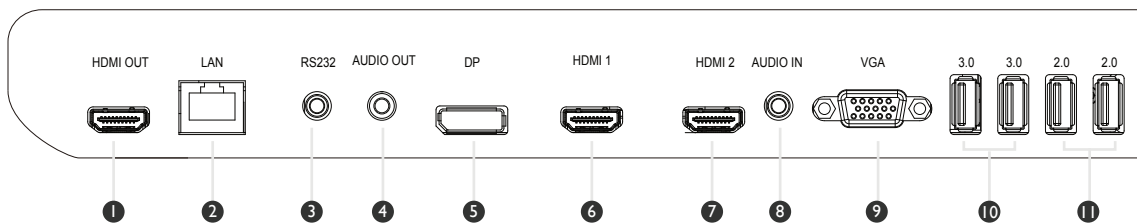

Input and Output Terminals

- ❶ HDMI output
- ❷ LAN 10 / 100
- ❸ RS232

- ❹ Audio output
- ❺ DP
- ❻ HDMI 1

- ❼ HDMI 2
- ❽ Audio input
- ❾ VGA

- ❿ USB 3.0 x 2
- ⓫ USB 2.0 x 2

SL4302K
43" Smart Signage

BenQ