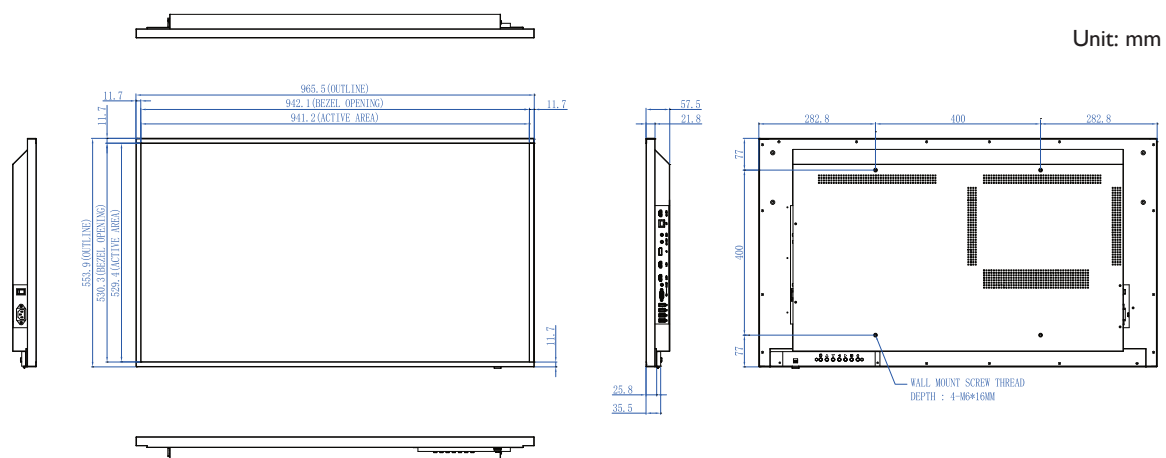

Specifications

Panel	Screen Size	43"		
	Resolution	3840 × 2160		
	Brightness (Typ.)	500 nits		
	Contrast Ratio (Typ.)	1200 : 1		
	Viewing Angle (H/V)	178 / 178		
	Response Time (G-t-G)	8 ms		
	Backlight Life (hrs)	50,000		
	Panel Surface	Anti-Glare		
	Operating Hours	24 / 7		
	Orientation	Landscape / Portrait		
Power	Type	Internal		
	Power Supply	100V~240V, 50 Hz / 60 Hz		
	Power Consumption	Maximum (W/h)	125W	
		Typical (W/h)	92W	
		Standby Mode (W/h)	<0.5W	
		Off Mode (W/h)	0W	
AC Power Switch	Yes			
Wake up	HDMI / VGA / DP			
Environment	Operation Temperature	0°C ~ 40°C		
	Operating Humidity	20% ~ 80% RH non-condensing		
Connectivity	Input	VGA	× 1	
		HDMI	HDMI 2.0 × 2	
		Display Port	DP 1.2 × 1	
		Audio Input	× 1 (3.5 mm)	
		Output	HDMI	HDMI 2.0 × 1
	Audio Output	× 1 (3.5 mm)		
	USB	USB 3.0 × 2 / USB 2.0 × 2		
	RS232	Yes		
	RJ45	Yes		
Remote Controller	Yes			
Audio	Internal Speaker	10W × 2		
Mechanical	Dimensions (mm)	Screen	965.5 × 553.9 × 57.5	
		Package	1200 × 785 × 210	
	Weight (kg)	Screen	17.2	
		Package	24.5	
	Bezel Width (mm)	11.7		
Wall Mounting (VESA) (Screw Type /Max. Length)	400 × 400 mm M6 × 16 mm			

Dimension (mm)

BenQ Europe B.V.

Meerenakkerweg 1-17
5652 AR Eindhoven
The Netherlands
Tel: +31 88 8889200

business-display.benq.eu

© 2020 BenQ Corp. Specifications may vary by region, please visit your local stores for details. Actual product's features and specifications are subject to change without notice. This material may include corporate names and trademarks of third parties which are the properties of the third parties respectively.

BENQ