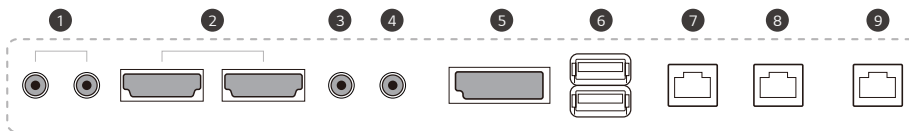

* The image is for illustrative purposes only

DIMENSION (unit: mm)

55XE4F

49XE4F

CONNECTIVITY

- 1 SPEAKER OUT
- 2 HDMI IN
- 3 RS232C IN
- 4 RS232C OUT
- 5 DP IN
- 6 USB IN
- 7 LAN IN
- 8 LAN OUT
- 9 HDBaseT IN