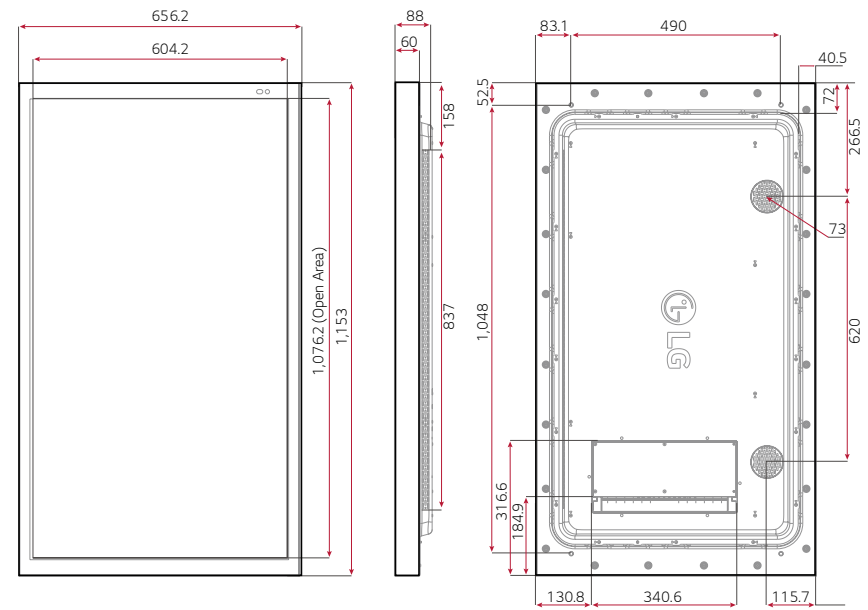

* The image is for illustrative purposes only

DIMENSION (unit: mm)

55XE4F

49XE4F

CONNECTIVITY

- 1 SPEAKER OUT
- 2 HDMI IN
- 3 RS232C IN
- 4 RS232C OUT
- 5 DP IN
- 6 USB IN
- 7 LAN IN
- 8 LAN OUT
- 9 HDBaseT IN