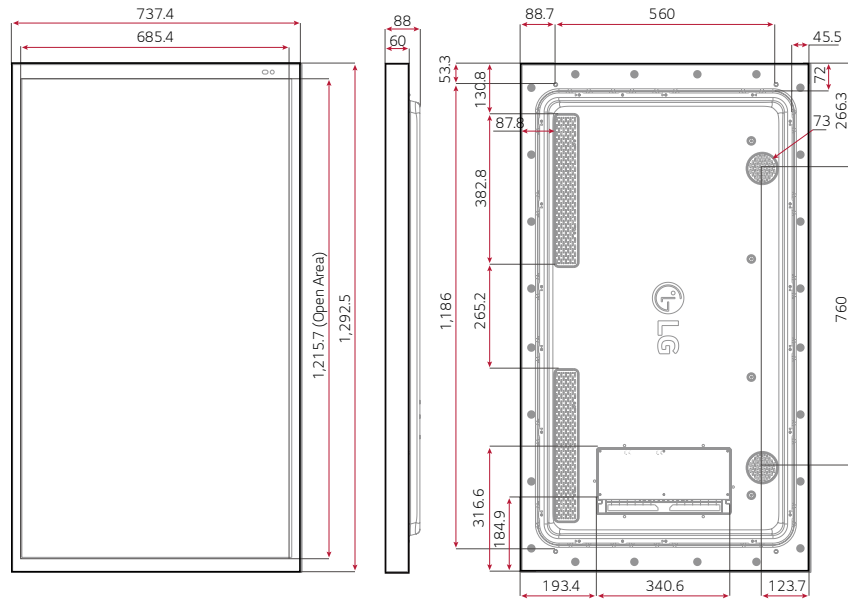

* The image is for illustrative purposes only

DIMENSION (unit: mm)

55XE4F

49XE4F

CONNECTIVITY

- 1 SPEAKER OUT
- 2 HDMI IN
- 3 RS232C IN
- 4 RS232C OUT
- 5 DP IN
- 6 USB IN
- 7 LAN IN
- 8 LAN OUT
- 9 HDBaseT IN