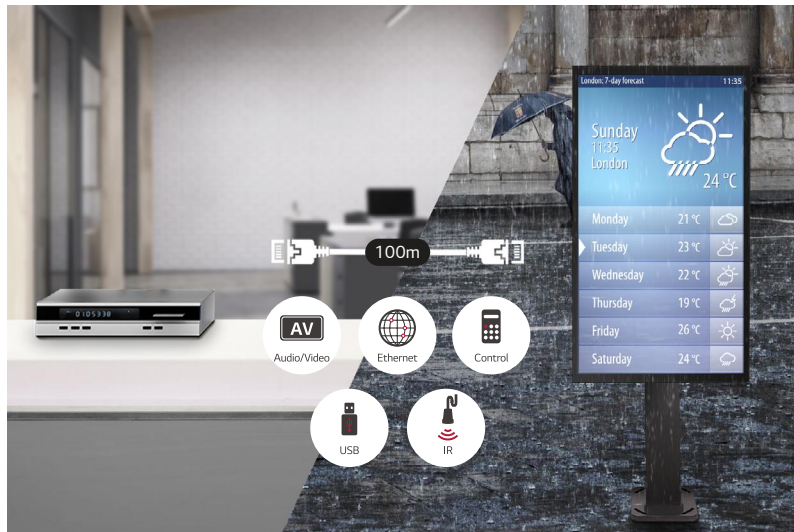

Support HDBaseT™

The XE4F Series supports HDBaseT™, the global standard for the transmission of ultra-high definition video & audio, Ethernet, controls, USB and IR over a single, long-distance cable, for easier control of the display and saving installation and maintenance costs.

* The XE4F Series doesn't support the power supply

Web Monitoring

This web-based monitoring solution is user-friendly and allows the user to be at ease. It enables the user to have full access anywhere at anytime from their mobile phone while having access to both current and past data. It allows the user to monitor the unit, make adjustments, and control the unit remotely in real time.