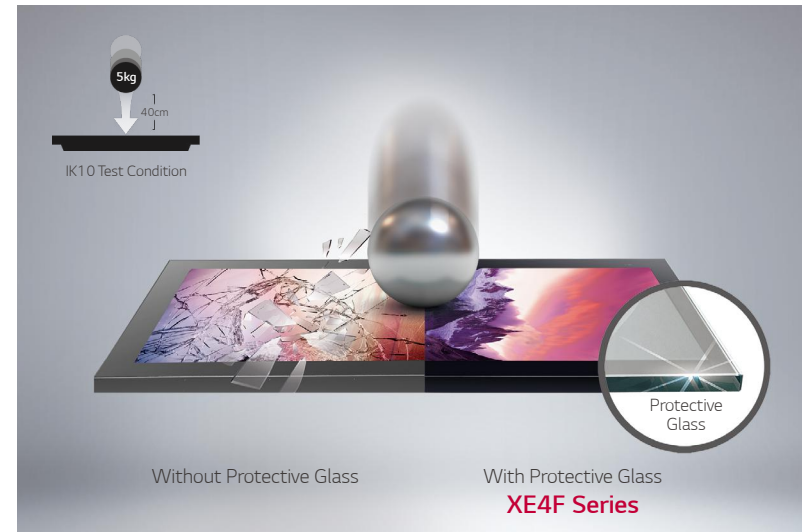

Protective Glass (IK10 Certified)

The tempered and laminated front glass ensures optimum protection from outdoor extremities, resulting in minimal or no damage from external impacts.