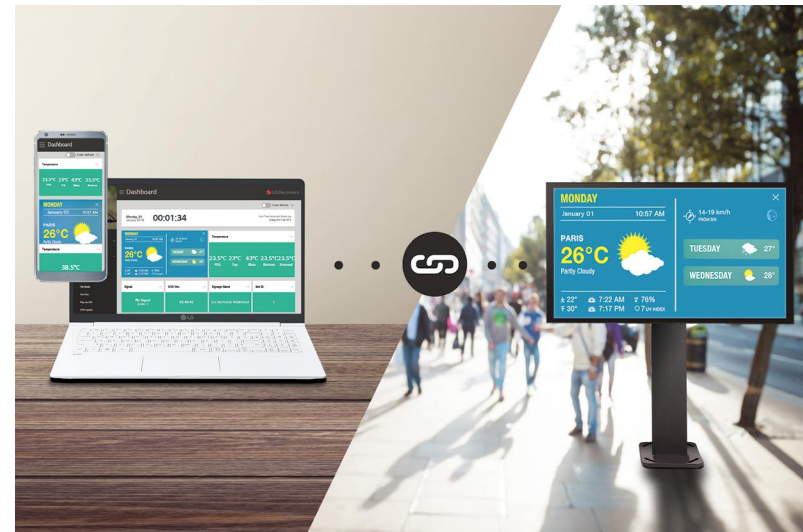

* The image is for illustrative purposes only