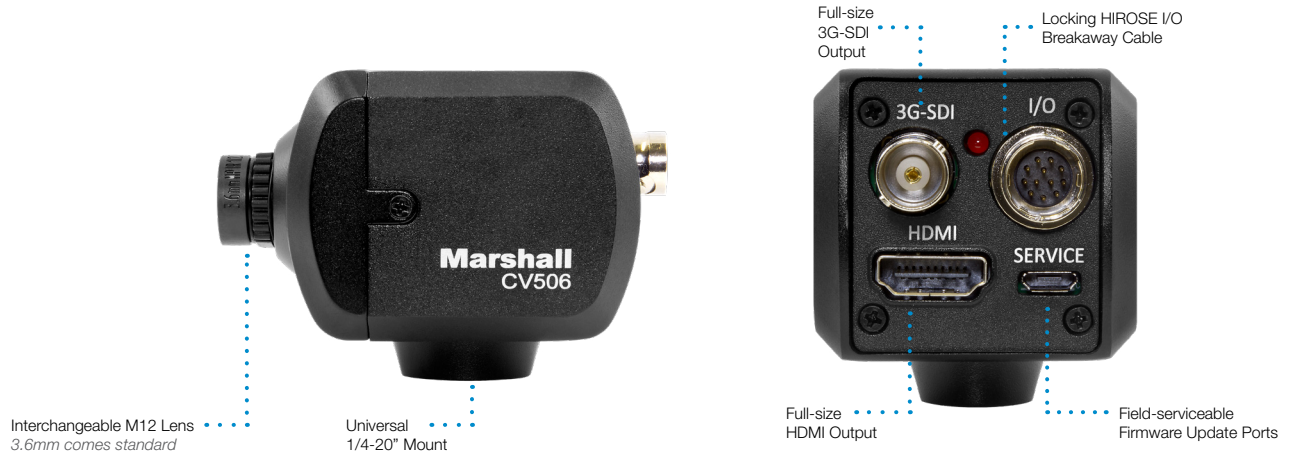

Marshall

BROADCAST & PRO AV

CV506

Miniature Full-HD Camera (3G/HDSDI & HDMI)

3GSDI

HDMI

LENS
OPTIONS

RS-485
CONTROL

TRS AUDIO

The Marshall CV506 captures Full-HD 1920x1080p video at up to 60 fps in a sturdy, durable form factor, and straightforward design. The CV506 is suitable for use in full-HD broadcast and Pro AV workflows including live broadcast productions, sportscast, newscast, reality television, concerts, corporate, government, courtroom, house of worship, and many more.

PRODUCT FEATURES

- 3G/HDSDI and HDMI simultaneous outputs
- 2.5 Megapixel (1/2.86") sensor (4:2:2 color)
- Interchangeable M12 lens mount (includes stock 3.6mm lens (72°H. AOV))
- Full-HD resolutions: 1920 x 1080p, 1920 x 1080i, and 1280 x 720p
- Frame rates: 60, 59.94, 50, 30, 29.97, 25, 24, 23.98 fps
- Remote adjust through RS485 (Visca) or OSD menu joystick
- Wide range of picture adjustment settings including paint (red/blue), white balance, gain control, pedestal (blacks), white clip, exposure, gamma, and more