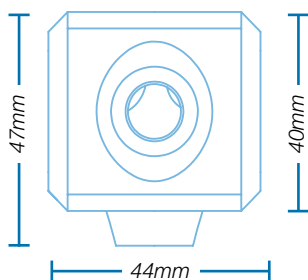

Marshall

BROADCAST & PRO AV

CV506

Miniature Full-HD Camera (3G/HDSDI & HDMI)

3GSDI

HDMI

LENS
OPTIONS

RS-485
CONTROL

TRS AUDIO

The Marshall CV506 captures Full-HD 1920x1080p video at up to 60 fps in a sturdy, durable form factor, and straightforward design. The CV506 is suitable for use in full-HD broadcast and Pro AV workflows including live broadcast productions, sportscast, newscast, reality television, concerts, corporate, government, courtroom, house of worship, and many more.

PRODUCT FEATURES

- 3G/HDSDI and HDMI simultaneous outputs
- 2.5 Megapixel (1/2.86") sensor (4:2:2 color)
- Interchangeable M12 lens mount (includes stock 3.6mm lens (72°H. AOV))
- Full-HD resolutions: 1920 x 1080p, 1920 x 1080i, and 1280 x 720p
- Frame rates: 60, 59.94, 50, 30, 29.97, 25, 24, 23.98 fps
- Remote adjust through RS485 (Visca) or OSD menu joystick
- Wide range of picture adjustment settings including paint (red/blue), white balance, gain control, pedestal (blacks), white clip, exposure, gamma, and more