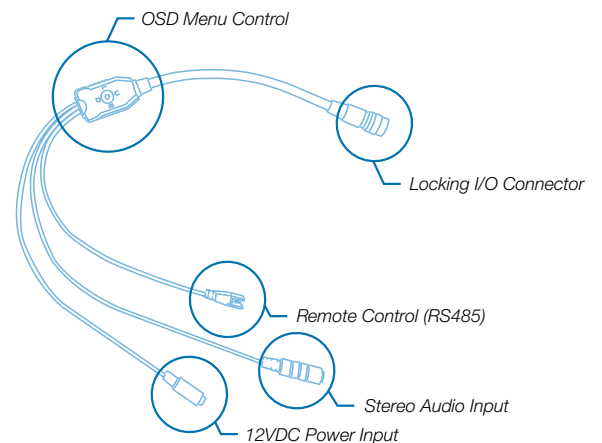

Marshall

BROADCAST & PRO AV

CV506

Miniature Full-HD Camera (3G/HDSDI & HDMI)

3GSDI

HDMI

LENS
OPTIONS

RS-485
CONTROL

TRS AUDIO

The Marshall CV506 captures Full-HD 1920x1080p video at up to 60 fps in a sturdy, durable form factor, and straightforward design. The CV506 is suitable for use in full-HD broadcast and Pro AV workflows including live broadcast productions, sportscast, newscast, reality television, concerts, corporate, government, courtroom, house of worship, and many more.

PRODUCT FEATURES

- 3G/HDSDI and HDMI simultaneous outputs
- 2.5 Megapixel (1/2.86") sensor (4:2:2 color)
- Interchangeable M12 lens mount (includes stock 3.6mm lens (72°H. AOV))
- Full-HD resolutions: 1920 x 1080p, 1920 x 1080i, and 1280 x 720p
- Frame rates: 60, 59.94, 50, 30, 29.97, 25, 24, 23.98 fps
- Remote adjust through RS485 (Visca) or OSD menu joystick
- Wide range of picture adjustment settings including paint (red/blue), white balance, gain control, pedestal (blacks), white clip, exposure, gamma, and more