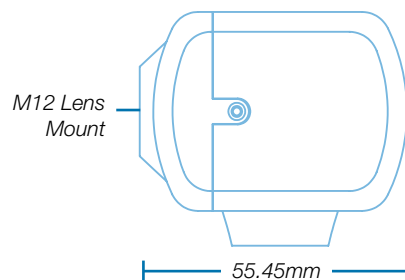

Marshall

BROADCAST & PRO AV

CV506

Miniature Full-HD Camera (3G/HDSDI & HDMI)

3GSDI

HDMI

LENS
OPTIONS

RS-485
CONTROL

TRS AUDIO

The Marshall CV506 captures Full-HD 1920x1080p video at up to 60 fps in a sturdy, durable form factor, and straightforward design. The CV506 is suitable for use in full-HD broadcast and Pro AV workflows including live broadcast productions, sportscast, newscast, reality television, concerts, corporate, government, courtroom, house of worship, and many more.

PRODUCT FEATURES

- 3G/HDSDI and HDMI simultaneous outputs
- 2.5 Megapixel (1/2.86") sensor (4:2:2 color)
- Interchangeable M12 lens mount (includes stock 3.6mm lens (72°H. AOV))
- Full-HD resolutions: 1920 x 1080p, 1920 x 1080i, and 1280 x 720p
- Frame rates: 60, 59.94, 50, 30, 29.97, 25, 24, 23.98 fps
- Remote adjust through RS485 (Visca) or OSD menu joystick
- Wide range of picture adjustment settings including paint (red/blue), white balance, gain control, pedestal (blacks), white clip, exposure, gamma, and more