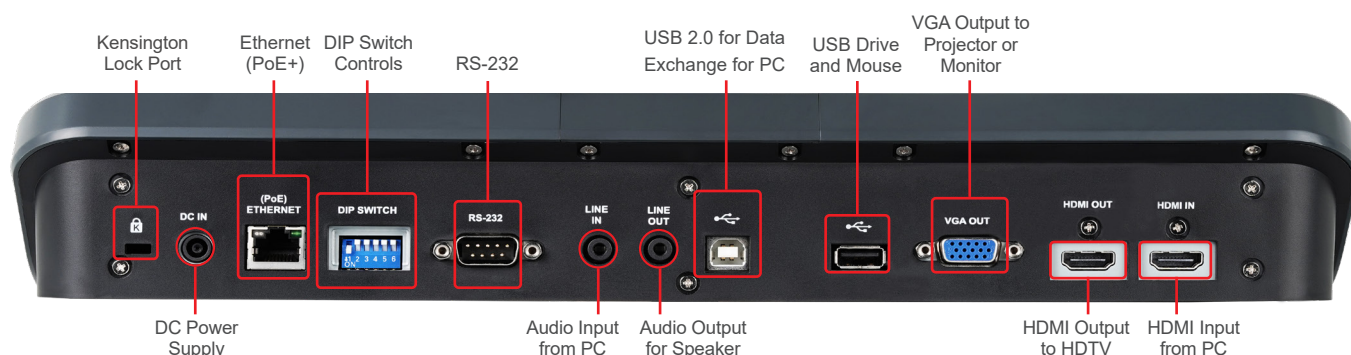

I/O Connections

Lumens®

Lumens Integration, Inc.
4116 Clipper Court
Fremont, CA, 94538
Phone: +1-866-600-0988
Fax: +1-510-252-1389

Lumens Europe
De Nayerstraat 17 9470
Denderleeuw Belgium
Phone : +32-473-58-38-95
Fax : +32-2-452-76-00

www.MyLumens.com