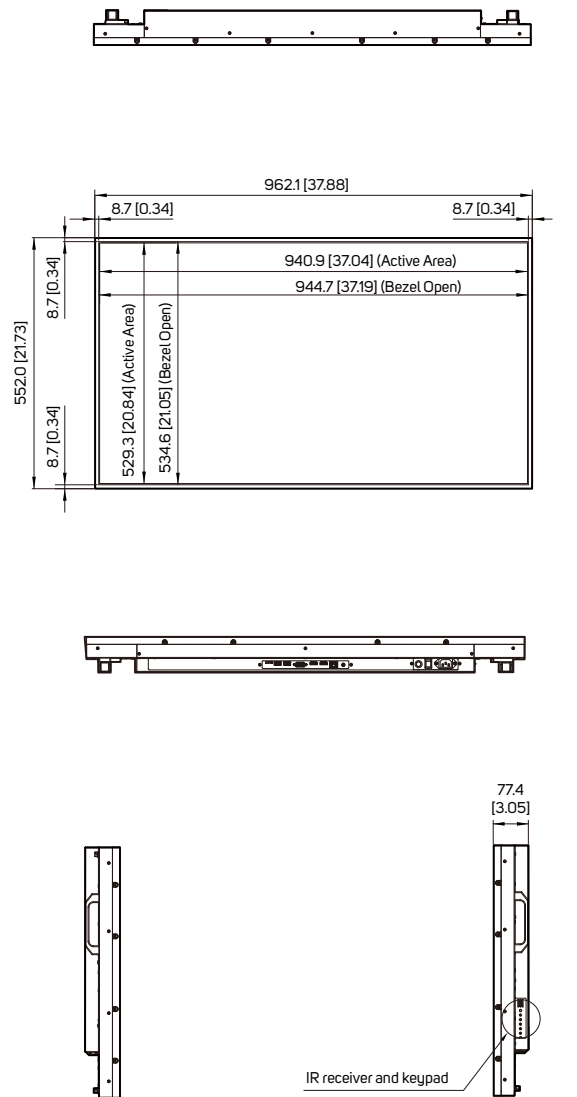

DynaScan

SPECIFICATION

MODEL	DS431LT4	
PANEL	LCD Panel Size	42.5"
	Native Resolution	1920 x 1080
	Brightness	2500 nits
	Color Depth	8 bits
	Contrast Ratio	4000:1
	Response Time (Typ.)	8 ms
	Viewing Angle	178° / 178°
POWER	Light Lifetime (Typ.)	100,000 hrs
	Blackening Defect Free	Up to 110°C (230°F)
	Power Supply	Internal
POWER	Rated Voltage	100-240V ~ 50/60HZ
	Power Consumption (Max.)	220 W
	Power Saving Mode	< 1 W
MECHANICAL SPECS	Bezel Width (T/B/L/R)	8.7 / 8.7 / 8.7 / 8.7 mm
	Cabinet Color	Black
	Monitor Dimension (LxHxD)	962.1 x 552.0 x 77.4 mm
	Monitor Weight	18.1 kg
	Orientation	Portrait / Landscape
	VESA Mounting (LxH)	400 x 200 mm
	Carrying Handles	Yes
FEATURE	Language	English
	Support SNMP (Up to V3.0)	Yes
	Image Retention Protection	Yes
	Auto Orientation Sensor	Yes
	Ambient Light Sensor	Yes
	Power On/Off Scheduling	Yes
	OSD Menu Rotation	Yes
INPUT	HDMI 2.1 (HDCP 2.2)	x2 (1080p recommended)
	USB 2.0	x2
OUTPUT	Audio	x1
EXTERNAL CONTROL	RS-232	In x1
	RJ-45	x1 (LAN)
	ETK Port (Thermal)	x1
	ESK Port (IR, Ambient)	x1
ENVIRONMENT	Operating Temperature	0° ~ 45° C
	Storage Temperature	-20° ~ 60° C
	Humidity	10% ~ 80% RH Non-condensing
INTERNAL PLAYER	Operating System	Android 11.0
	Processor	Quad-core A53
	Clock Speed	1.5GHz
	Main Memory Interface	DDR4, 2GB
	Graphics	Mali G52
	Storage	Internal: 8GB eMMC Flash
	Multimedia	4K video decoders, 30/60fps H.264 /VP9 10bit, MPEG-1/2/4
ACCESSORY	Quick Start Guide. Power Cord. Remote Control. Batteries. IR & Ambient Sensor	
CERTIFICATION	CE / CB / FCC / ETL / RCM / RoHS / PSE / VCCI	

DIMENSIONS

Unit: mm [inch]

INTERFACE