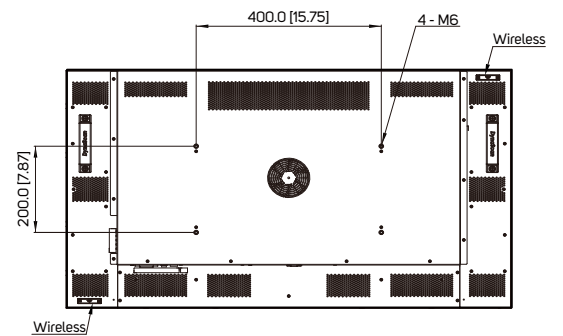

DynaScan

SPECIFICATION

MODEL	DS431LT4	
PANEL	LCD Panel Size	42.5"
	Native Resolution	1920 x 1080
	Brightness	2500 nits
	Color Depth	8 bits
	Contrast Ratio	4000:1
	Response Time (Typ.)	8 ms
	Viewing Angle	178° / 178°
POWER	Light Lifetime (Typ.)	100,000 hrs
	Blackening Defect Free	Up to 110°C (230°F)
	Power Supply	Internal
POWER	Rated Voltage	100-240V ~ 50/60HZ
	Power Consumption (Max.)	220 W
	Power Saving Mode	< 1 W
MECHANICAL SPECS	Bezel Width (T/B/L/R)	8.7 / 8.7 / 8.7 / 8.7 mm
	Cabinet Color	Black
	Monitor Dimension (LxHxD)	962.1 x 552.0 x 77.4 mm
	Monitor Weight	18.1 kg
	Orientation	Portrait / Landscape
	VESA Mounting (LxH)	400 x 200 mm
	Carrying Handles	Yes
FEATURE	Language	English
	Support SNMP (Up to V3.0)	Yes
	Image Retention Protection	Yes
	Auto Orientation Sensor	Yes
	Ambient Light Sensor	Yes
	Power On/Off Scheduling	Yes
	OSD Menu Rotation	Yes
INPUT	HDMI 2.1 (HDCP 2.2)	x2 (1080p recommended)
	USB 2.0	x2
OUTPUT	Audio	x1
EXTERNAL CONTROL	RS-232	In x1
	RJ-45	x1 (LAN)
	ETK Port (Thermal)	x1
	ESK Port (IR, Ambient)	x1
ENVIRONMENT	Operating Temperature	0° ~ 45° C
	Storage Temperature	-20° ~ 60° C
	Humidity	10% ~ 80% RH Non-condensing
INTERNAL PLAYER	Operating System	Android 11.0
	Processor	Quad-core A53
	Clock Speed	1.5GHz
	Main Memory Interface	DDR4, 2GB
	Graphics	Mali G52
	Storage	Internal: 8GB eMMC Flash
	Multimedia	4K video decoders, 30/60fps H.264 /VP9 10bit, MPEG-1/2/4
ACCESSORY	Quick Start Guide. Power Cord. Remote Control. Batteries. IR & Ambient Sensor	
CERTIFICATION	CE / CB / FCC / ETL / RCM / RoHS / PSE / VCCI	

DIMENSIONS

Unit: mm [inch]

INTERFACE