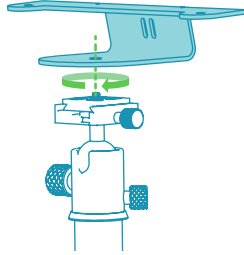

H716 - Tripod Mount for Logitech Rally Bar Mini

Designed & made in Arizona
Patented

1. Fasten Tripod Mount to Tripod.
Tripod is not included.

2. Fasten Logitech Rally Bar Mini.

3. Use the Velcro strap included to organize cables.