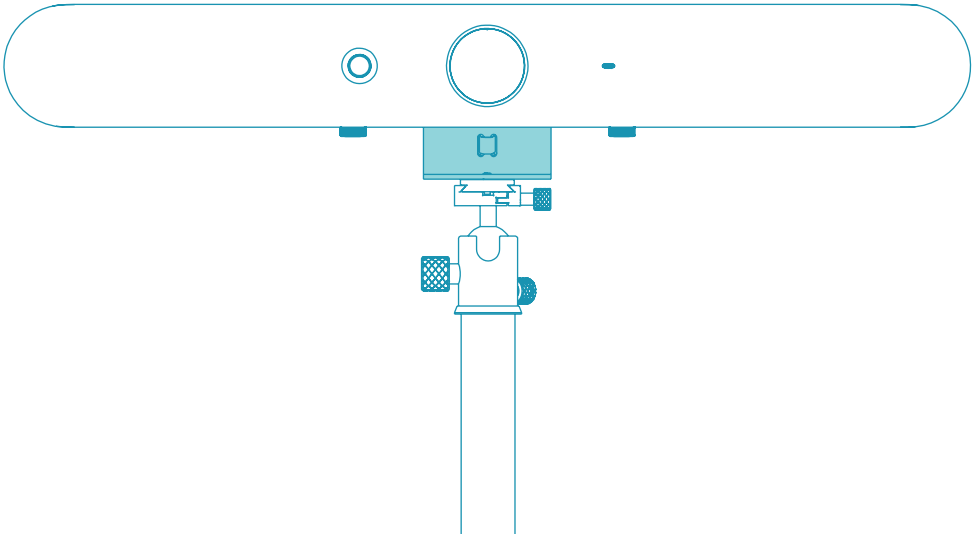

H716 - Tripod Mount for Logitech Rally Bar Mini

Designed & made in Arizona
Patented

1. Fasten Tripod Mount to Tripod.
Tripod is not included.

2. Fasten Logitech Rally Bar Mini.

3. Use the Velcro strap included to organize cables.