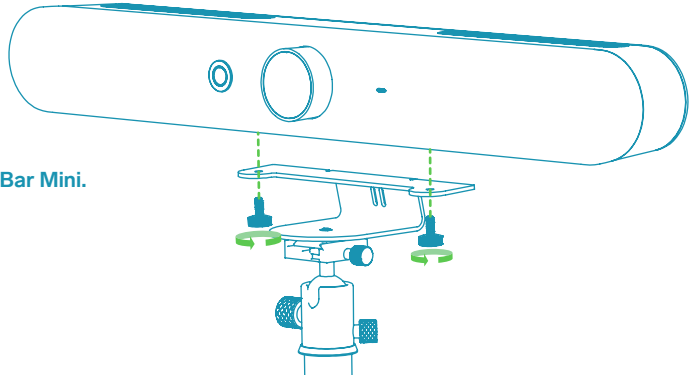

H716 - Tripod Mount for Logitech Rally Bar Mini

Designed & made in Arizona
Patented

1. Fasten Tripod Mount to Tripod.
Tripod is not included.

2. Fasten Logitech Rally Bar Mini.

3. Use the Velcro strap included to organize cables.