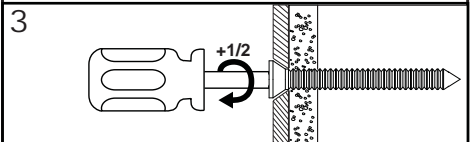

ENG Symbols

ENG WARNING

ENG Screws must get at least three full turns and fit snug.

ENG To properly tighten screws: Tighten until screw head makes contact, then tighten another 1/2 turn. Do not overtighten screws.

ENG Parts (Before beginning, make sure you have all parts shown below).

Parts List

Description	Qty	Part #
A adaptor rail	2	146-1863
B M8 x 15mm	4	520-1068
C 4mm allen wrench	1	560-9646

1

ENG Adaptor brackets sold separately.