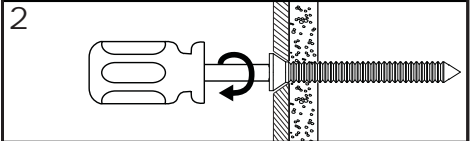

ENG Symbols

ENG WARNING

ENG Screws must get at least three full turns and fit snug.

ENG To properly tighten screws: Tighten until screw head makes contact, then tighten another 1/2 turn. Do not overtighten screws.

ENG Parts (Before beginning, make sure you have all parts shown below).

Parts List

Description	Qty	Part #
A adaptor rail	2	146-1863
B M8 x 15mm	4	520-1068
C 4mm allen wrench	1	560-9646

1

ENG Adaptor brackets sold separately.