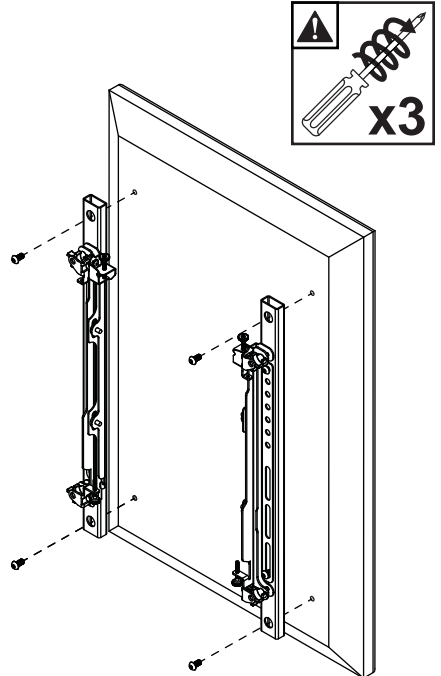

2

ENG Mounting hardware not supplied.