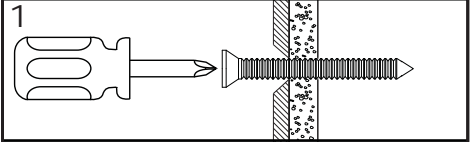

ENG Symbols

ENG WARNING

ENG Screws must get at least three full turns and fit snug.

ENG To properly tighten screws: Tighten until screw head makes contact, then tighten another 1/2 turn. Do not overtighten screws.

ENG Parts (Before beginning, make sure you have all parts shown below).

Parts List

Description	Qty	Part #
A adaptor rail	2	146-1863
B M8 x 15mm	4	520-1068
C 4mm allen wrench	1	560-9646

1

ENG Adaptor brackets sold separately.