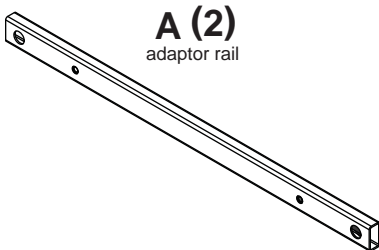

ENG Symbols

ENG WARNING

ENG Screws must get at least three full turns and fit snug.

ENG To properly tighten screws: Tighten until screw head makes contact, then tighten another 1/2 turn. Do not overtighten screws.

ENG Parts (Before beginning, make sure you have all parts shown below).

Parts List

Description	Qty	Part #
A adaptor rail	2	146-1863
B M8 x 15mm	4	520-1068
C 4mm allen wrench	1	560-9646

1

ENG Adaptor brackets sold separately.