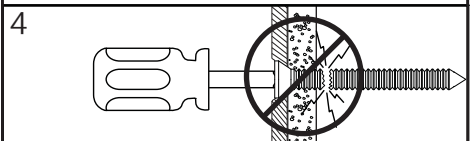

ENG Symbols

ENG WARNING

ENG Screws must get at least three full turns and fit snug.

ENG To properly tighten screws: Tighten until screw head makes contact, then tighten another 1/2 turn. Do not overtighten screws.

ENG Parts (Before beginning, make sure you have all parts shown below).

Parts List

Description	Qty	Part #
A adaptor rail	2	146-1863
B M8 x 15mm	4	520-1068
C 4mm allen wrench	1	560-9646

1

ENG Adaptor brackets sold separately.