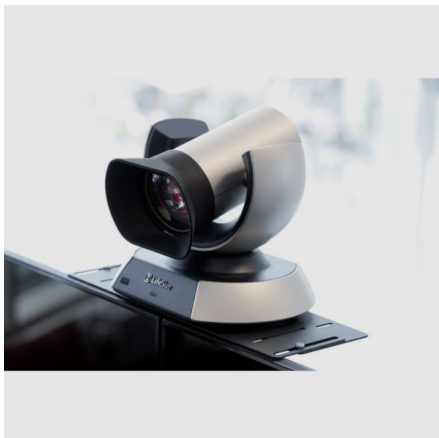

ARTICLE NUMBER

K05-103-22

Presence Mobile Motor VC 120 1000x600 EU
DG

INCLUDED PRODUCTS

SMS Presence Floorstand Mobile

1 x C5-31U001-2-A-1

SMS Presence Mobile Motor Covers DG

1 x 05-027-2

SMS Presence Mob VC XL 1000x600 Holder

1 x 05-023-6

SMS Presence Mobile Motor Body DG

1 x 05-014-21

INFO

PLACEMENT	Mobile
MOTORIZED	Yes
MOBILE	Yes
HEIGHT ADJUSTABLE	Yes
HEIGHT ADJUSTABLE SPEC	500
MULTI DISPLAY	Yes
CERTIFICATES	CE
VESA HORIZONTAL	200 - 1000
VESA VERTICAL	200 - 600
MAX WEIGHT [KG]	120
SCREEN SIZE	max 2x75"
WARRANTY [YEARS]	2