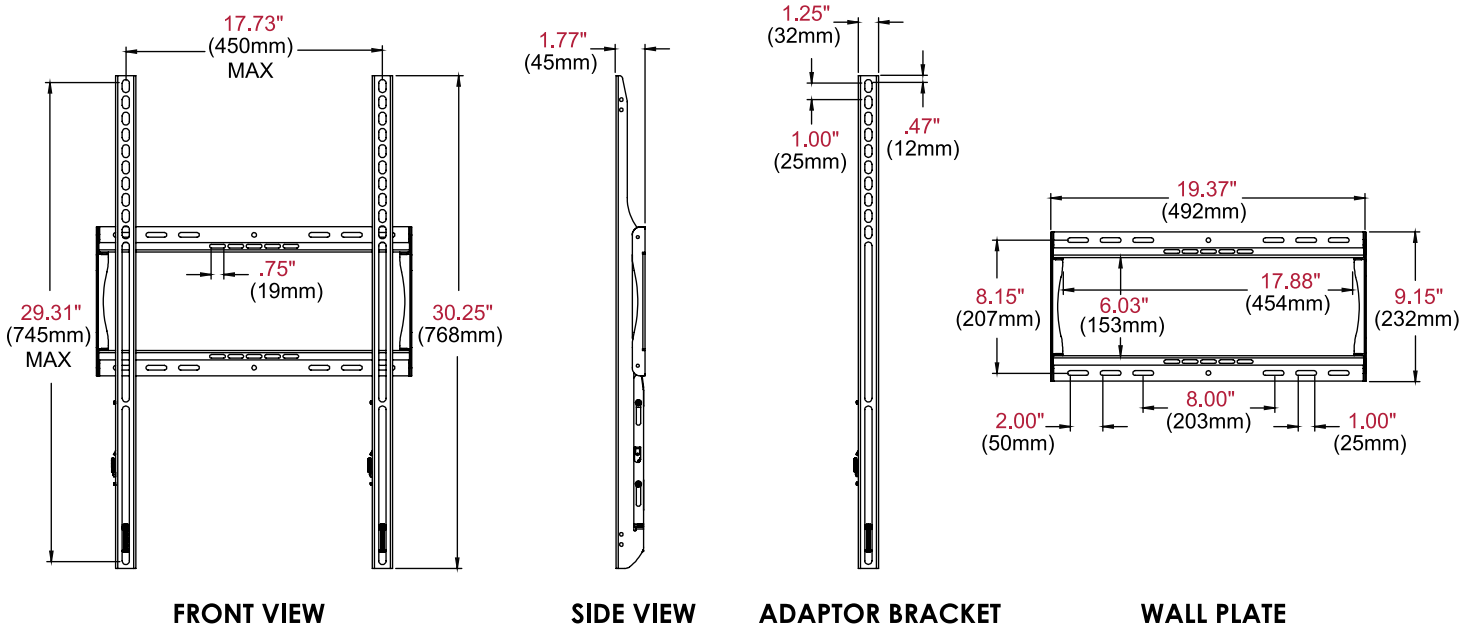

ESF655P Outdoor Universal Flat Mount - Portrait for 42" to 80" Displays

Product Specifications

	DIMENSIONS (W x H x D)	PRODUCT WEIGHT	LOAD CAPACITY	FINISH	AVAILABLE COLORS
ESF655P	19.37" x 30.25" x 1.77" (492 x 768 x 45mm)	6.8lb (3.1kg)	150lb (68kg)	E-coat covered with powder coat	Black

Package Specifications

	PACKAGE SIZE (W x H x D)	PACKAGE SHIP WEIGHT	PACKAGE UPC CODE	PACKAGE CONTENTS	UNITS IN PACKAGE
ESF655P	35.88" x 10.25" x 3.50" (911 x 260 x 89mm)	8.2lb (3.7kg)	735029304111	Wall plate, adaptor rails and mounting hardware	1

All dimensions = inch (mm)

Architect Specifications

The Outdoor Universal Flat Mount - Portrait shall be a Peerless-AV model ESF655P and shall be located where indicated on the plans. Assembly and installation shall be done according to instructions provided by the manufacturer.

Visit peerless-av.com to see the complete line of AV solutions from Peerless-AV, including outdoor displays, wireless, kiosks, digital audio, display mounts, projector mounts, carts/stands, and a full assortment of accessories.

Peerless-AV
2300 White Oak Circle
Aurora, IL 60502 USA
(800) 865-2112
(630) 375-5100
Fax: (800) 359-6500

Peerless-AV Europe
Unit 3 Watford Interchange
Colonial Way, Watford
Herts, WD24 4WP
United Kingdom
+44 (0) 1923 200100
Fax: +44 (0) 1923 200101

Peerless-AV de México
Ave de las Industrias 413
Parque Industrial Escobedo
Escobedo, N.L.,
Mexico 66050
+52 (81) 8384-8300
Fax: +52 (81) 8384-8360