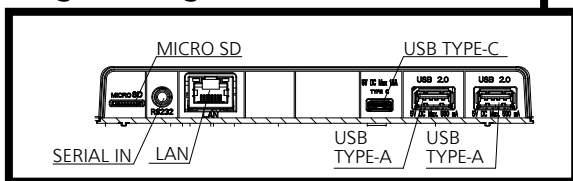

● Drawing of terminals

View from back

Magnified figure of terminal b

Magnified figure of terminal a

Sectional view of terminal a
(MICRO SD / SERIAL IN / LAN / USB TYPE-C /
USB TYPE-A / USB TYPE-A)

Terminal a
65CQE2W Terminal (Bottom)

Units : mm (inches)

	MICRO SD	SERIAL	LAN	USB TYPE-C	USB TYPE-A
A	5.1 (0.2)	7.7 (0.3)	9.3 (0.36)	4.8 (0.18)	7.3 (0.28)
B	-	0.7 (0.02)	5.1 (0.2)	-	-
C	27.0 (1.06)				

Sectional view of terminal b
(HDMI 1 / AUDIO OUT / IR IN / HDMI 4 / HDMI 3 / HDMI 2)