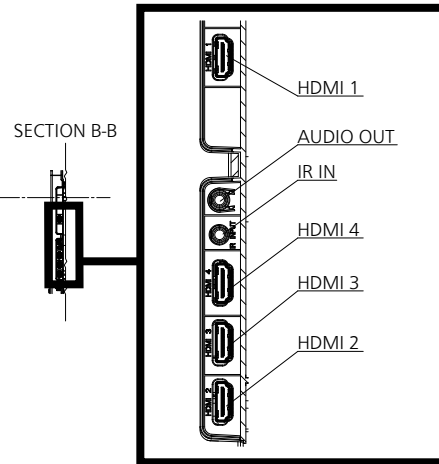

INCLUDED ACCESSORIES

- Remote Control
- Batteries (AA Size) x 2
- AC cord x 2 (EU/UK (approx. 2 m (78.7"))
- IR sensor x 1 (cable length approx. 1480 mm (4.85 ft))
- IR Sensor Holder x 1 (Screw x 3)
- RS232C cable x1 (Approx. 1 m (3.28 ft))
- Clamper x 3

For signals without ○ in the Plug and Play-supported signal column, resolutions may not be selected on the PC side even if this unit supports those signals.

Note

- An auto detected signal format may be differently displayed from the actual input signal.
- [i] shown after the number of dots of resolution means the interlace signal.

● Drawing of terminals

View from back

Magnified figure of terminal b

Magnified figure of terminal a

Sectional view of terminal a
(MICRO SD / SERIAL IN / LAN / USB TYPE-C /
USB TYPE-A / USB TYPE-A)

Terminal a
65CQE2W Terminal (Bottom)

Units : mm (inches)

	MICRO SD	SERIAL	LAN	USB TYPE-C	USB TYPE-A
A	5.1 (0.2)	7.7 (0.3)	9.3 (0.36)	4.8 (0.18)	7.3 (0.28)
B	-	0.7 (0.02)	5.1 (0.2)	-	-
C	27.0 (1.06)				

Sectional view of terminal b
(HDMI 1 / AUDIO OUT / IR IN / HDMI 4 / HDMI 3 / HDMI 2)