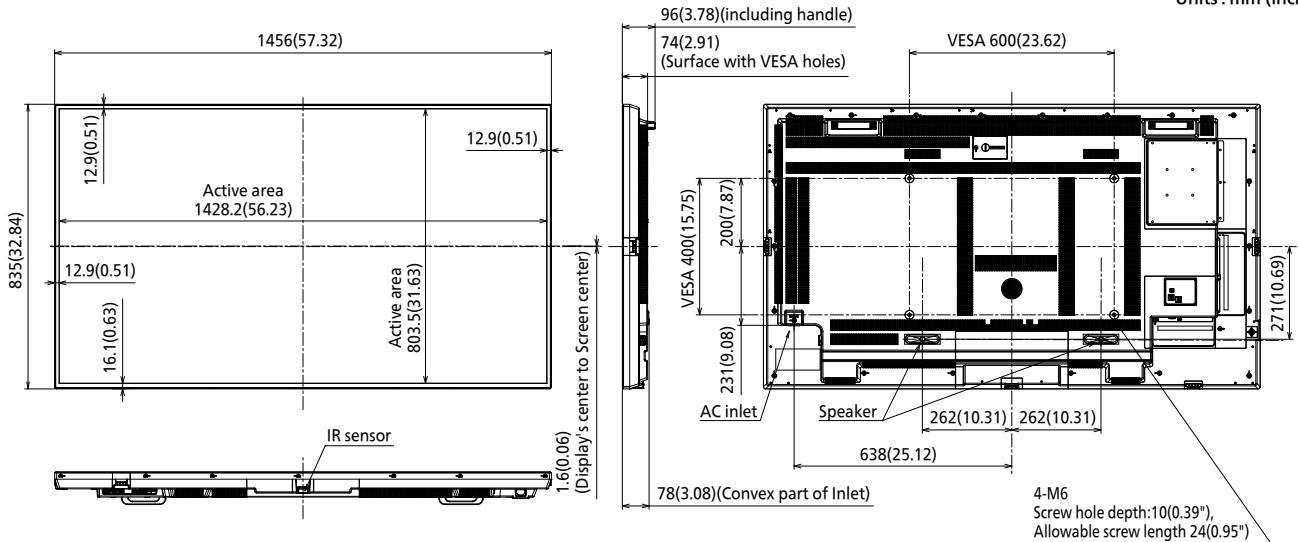

1 In case of running for a long time, the moving image is recommended to be displayed. If you display a still picture for an extended period, the image retention might remain on the screen. However, image retention can gradually disappear by displaying movie images.

INCLUDED ACCESSORIES

- Remote Control
- Batteries (AA Size) x 2
- AC cord x 2 (EU/UK (approx. 2 m (78.7"))
- IR sensor x 1 (cable length approx. 1480 mm (4.85 ft))
- IR Sensor Holder x 1 (Screw x 3)
- RS232C cable x1 (Approx. 1 m (3.28 ft))
- Clamper x 3

STANDARD (CERTIFICATIONS)

SAFETY REGULATIONS	EN62368-1
RADIATION REGULATIONS	EN55032, EN55035, EN61000-3-2, EN61000-3-3

WIRELESS LAN

Compliance standard	IEEE 802.11 a/b/g/n/ac Dual band (Wireless LAN Standard protocol)
Channel	CH 1-13, CH 36-64, CH 100-140
Communication range	Approx. 30 m (Depends on usage environment)

Bluetooth®

Supported version	Bluetooth® 5.1 with BLE
Profile	HID / A2DP

REMOTE CONTROL TRANSMITTER

Power Requirements	DC 3 V (AA Size batteries x 2)
Operating distance¹	Approx. 7 m/23 ft
Weight	Approx. 111 g (3.92 oz) including batteries
Dimensions (W x H x D)	51 x 161 x 27 mm (2.00" x 6.34" x 1.07")

1 When operated directly in front of the display screen.

OPTIONAL ACCESSORIES

Early warning software	ET-SWA 100 / 105 series

DIMENSIONS

Cautions: This drawing is not a scale
Units: mm (inches)