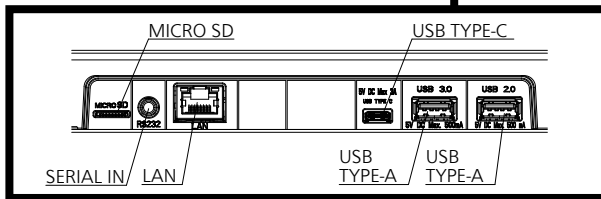

For signals without ○ in the Plug and Play-supported signal column, resolutions may not be selected on the PC side even if this unit supports those signals.

Note

- An auto detected signal format may be differently displayed from the actual input signal.
- [i] shown after the number of dots of resolution means the interlace signal.

● Drawing of terminals

View from back

Magnified figure of terminal b

Magnified figure of terminal a

Sectional view of terminal a
(MICRO SD / SERIAL IN / LAN / USB TYPE-C /
USB TYPE-A / USB TYPE-A)

Terminal a
43SQE2W Terminal (Bottom)

Units : mm (inches)

	MICRO SD	SERIAL	LAN	USB TYPE-C	USB TYPE-A
A	5.1 (0.2)	7.7 (0.3)	9.3 (0.36)	4.8 (0.18)	7.3 (0.28)
B	-	0.7 (0.02)	5.1 (0.2)	-	-
C	26.9 (1.06)				

Sectional view of terminal b
(HDMI OUT / HDMI 1 / DisplayPort INPUT /
AUDIO OUT / IR IN / HDMI 4 / HDMI 3 / HDMI 2)