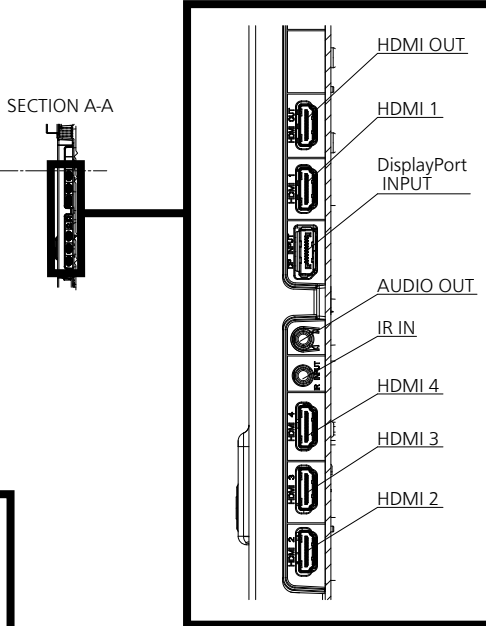

INCLUDED ACCESSORIES

- Remote Control - Batteries (AA Size) x 2
- AC cord x 3 (USA/EU/UK) (approx. 2 m (78.7"))
- IR sensor x 1 (cable length approx. 1480 mm (4.85 ft))
- IR Sensor Holder x 1 (Screw x 2)
- RS232C cable x 1 (Approx. 1 m (3.28 ft)) - Clamper x 3
- VESA spacers x 4 (Spacer : H 22 mm (0.87"), Φ 25 mm (0.99"), Screw : M6 42 mm (1.65"))
- (Spacers H 22 mm (0.87") Φ 25 mm (0.99"))

For signals without ○ in the Plug and Play-supported signal column, resolutions may not be selected on the PC side even if this unit supports those signals.

Note

- An auto detected signal format may be differently displayed from the actual input signal.
- [i] shown after the number of dots of resolution means the interlace signal.

● Drawing of terminals

View from back

Magnified figure of terminal b

Magnified figure of terminal a

Sectional view of terminal a
(MICRO SD / SERIAL IN / LAN / USB TYPE-C /
USB TYPE-A / USB TYPE-A)

Terminal a
43SQE2W Terminal (Bottom)

Units : mm (inches)

	MICRO SD	SERIAL	LAN	USB TYPE-C	USB TYPE-A
A	5.1 (0.2)	7.7 (0.3)	9.3 (0.36)	4.8 (0.18)	7.3 (0.28)
B	-	0.7 (0.02)	5.1 (0.2)	-	-
C	26.9 (1.06)				

Sectional view of terminal b
(HDMI OUT / HDMI 1 / DisplayPort INPUT /
AUDIO OUT / IR IN / HDMI 4 / HDMI 3 / HDMI 2)