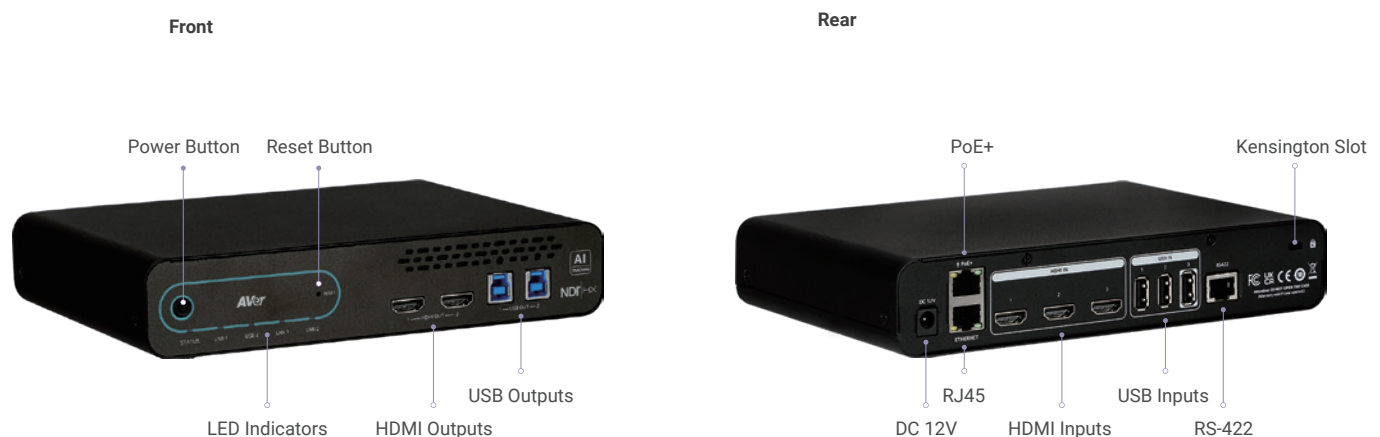

Product Specifications

Power requirement	AC 100 - 240V to DC 12V/1.5A	LED indicator: STATUS	Orange: power on Green: operating Green (flashing): firmware upgrading
Power consumption	18W		
Dimensions (W x D x H)	15.0 x 21.0 x 4.3 cm		
Net weight	0.9 (± 0.1) kg	LED indicator: USB	Green: connected and standby Green (flashing): UVC/UAC streaming
Storage conditions	Temperature: -20°C to +60°C Humidity: 20% to 95%	LED indicator: LAN	Green: connected
Inputs	HDMI x 3 USB 2.0 Type-A x 3 RS-422 x 1 RJ-45 x 1 PoE+ x 1	Resolution	Inputs: up to 1080p 60 fps Outputs: up to 4K 60 fps
		Operating conditions	Temperature: 0°C to +50°C Humidity: 20% to 80%
		Outputs	HDMI x 2 USB 3.0 Type-B x 2
Communication protocol	RS-422	PoE+	Yes, 42.5V to 57V 0.6A
NDI® HX2	Yes	Security	Kensington lock
Buttons	Power, Reset	Certification	CE, FCC, BSMI, NCC, IC, VCCI, UKCA, EAC
Mounting bracket	Yes	Warranty	3 years
		Package Contents	
MT300N, Power Adapter, Power Cable, Cable Fixing Plate (x2), Cable Tie (x13), 3.0 x 5 mm Flat Head Screw (x5), 3.0 x 5 mm Truss Head Screw (x4), M3 x 10 mm Screw (x4), Rack Mount Bracket (x2), USB 3.0 Cable (x2), RS-422 Cable, Quick Start Guide, Warranty Card*			
Optional Accessories			
Server Rack Mount, 3.0 x 5 mm Flat Head Screw (x3), 3.0 x 5 mm Truss Head Screw (x2)			

* For Japan only.

** Specifications may vary depending on location and are subject to change without notice.

Product Appearance

©2023 AVer Information Europe B.V. All rights reserved.
All brand names and logos are trademarks of their respective companies.

www.aver-europe.com

Distributor/Dealer