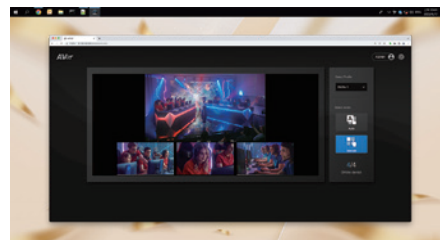

Web UI. Remote Management.

The simple web-based interface enables convenient remote access and management of cameras. Additionally, users can effortlessly create personalized profiles including display layouts to access their preferred settings promptly and efficiently.