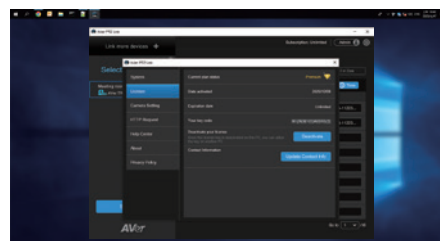

PTZ Link Premium. Embedded.

It takes one step to convert AVer's PTZ camera into a voice-tracking camera with PTZ Link Premium. Built-in PTZ Link Premium functionality, you can create more device groups and mic channels, and automatic video switch combining with human detection auto tracking, making it ideal for presentation needs in hybrid environments.