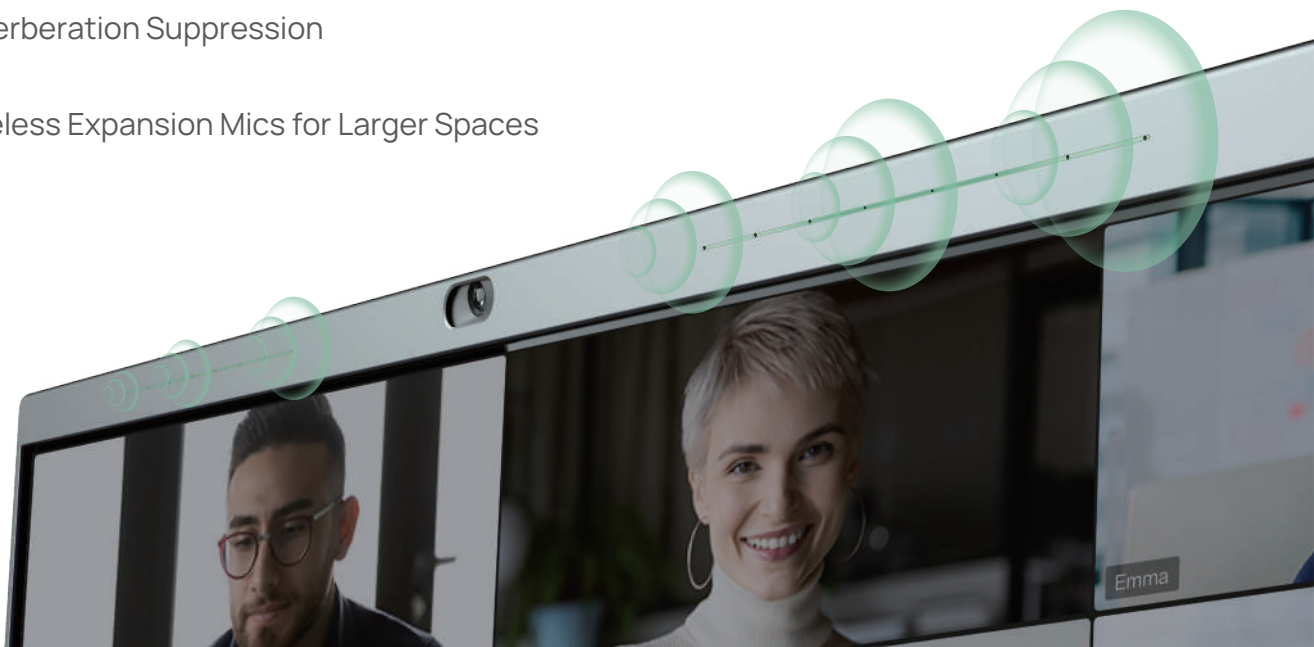

Speaker Tracking

Speaker tracking frames a real-time close-up on the presenter, bringing a vivid face-to-face meeting experience and ensuring attendees are well-engaged.

Picture-in-Picture

Based on speaker Tracking, users can switch to Picture-in-Picture (PiP) mode when starting a meeting. PiP tracks and frames the speaker in an individual window, which is separate from the other window, for a panoramic view, enabling users to keep an eye on who's talking even if the speaker is seated at a distance in a medium room.

Dedicated AI Audio DSP

8m Full-Duplex Audio

Built-in 16 Beamforming Microphone Arrays

Enhanced AI Noise Proof

Reverberation Suppression

Wireless Expansion Mics for Larger Spaces

Smart Collaboration Whiteboard

– keep everyone connected and collaborative

4K visual presentation and easy menu navigation

Smart 4-level input digital ink recognition

- 
 Fingers navigating
- 
 Pen tip writing
- 
 Tail end erasing
- 
 Palm rejection
- 
 Ink to shape
- 
 Notes