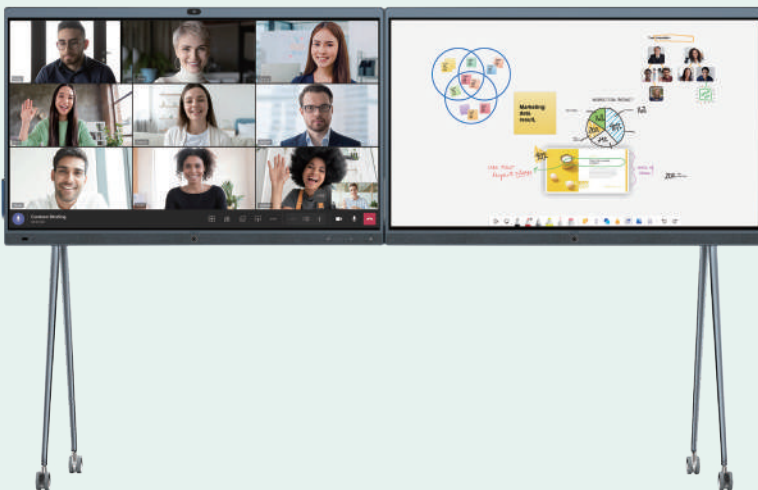

Speaker Tracking

Speaker tracking frames a real-time close-up on the presenter, bringing a vivid face-to-face meeting experience and ensuring attendees are well-engaged.

Picture-in-Picture

Based on speaker Tracking, users can switch to Picture-in-Picture (PiP) mode when starting a meeting. PiP tracks and frames the speaker in an individual window, which is separate from the other window, for a panoramic view, enabling users to keep an eye on who's talking even if the speaker is seated at a distance in a medium room.

Collaborate on diagrams - productive templates and the other crucial components

Cloud application – allows everyone to join and collaborate at any place

Designed with Simplicity and The Beauty of Details in Mind

WPP30

Fit to All Rooms

— make everywhere a collaborative workplace

Touch Console

Wireless Expansion Microphones

Extensible in A Medium or Large Meeting Space

Movable Floor Stand

RoomPanel

RoomSensor

MeetingBoard Specifications

Display

- 65-inch D-LED touch screen
- Ultra HD 4K (3840 x 2160 screen resolution)
- Anti-glare and anti-finger print coating
- Contrast ratio 1200:1(typ.)
- Viewing angle 178°(H) / 178°(V)
- Ratio 16:9
- Refreshing Frequency 60Hz
- Touch Points 20 points
- Location Accuracy ±1mm(over 90% Area)
- Contact Height < 2mm