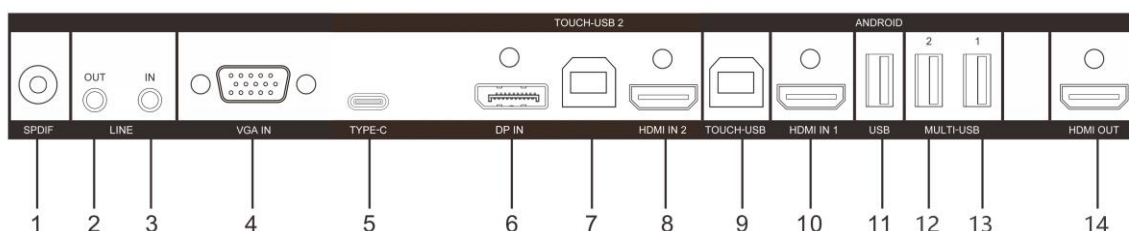

Interface	Description	Interface	Description
1.SPDI F	SPDI F interface	2.Line OUT	Audio output interface
3.Line IN	Audio input interface	4.VGA IN	Video devices connection interface
5.TYPE-C	Type-C interface	6.DP IN	Display input interface
7.TOUCH-USB 2	Peripheral touch interface	8.HDMI IN 2	HDMI 2 input interface
9.TOUCH-USB	Peripheral touch interface	10.HDMI IN 1	HDMI 1 input interface
11.USB	USB interface	12.MULTI-USB 2	Multi-functional USB interface
13.MULTI-USB 1	Multi-functional USB interface	14.HDMI OUT	HDMI output interface

▪ **Installation**