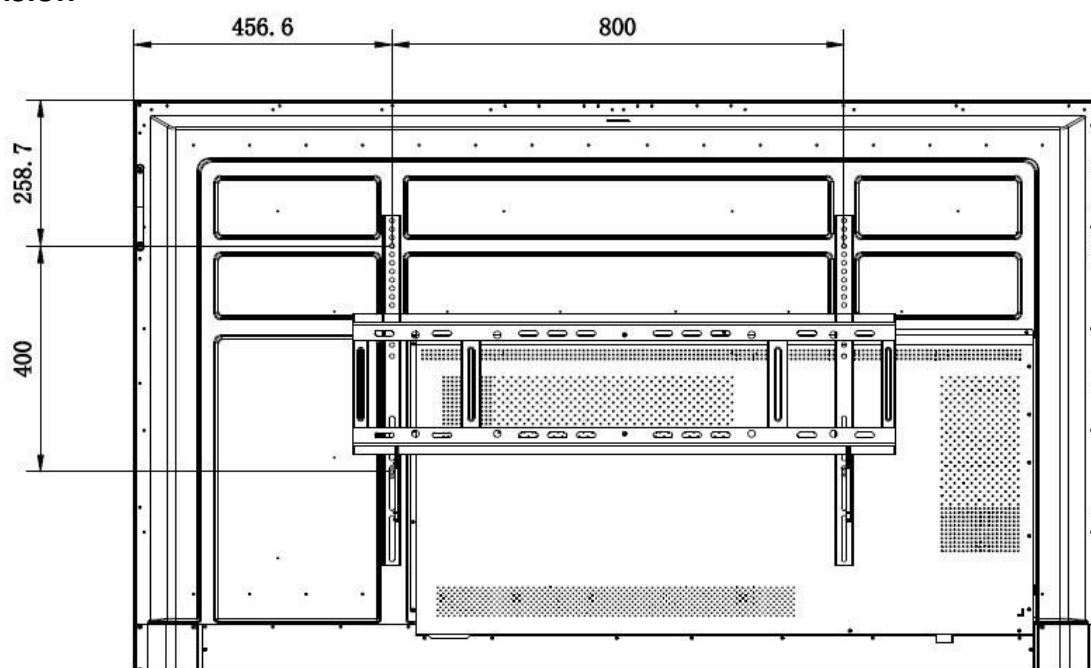

▪ **Installation**

▪ Available Model

DS-D5C86RB/A

▪ Dimension

**Headquarters**

No.555 Qianmo Road, Binjiang District,  
Hangzhou 310051, China  
T +86-571-8807-5998  
www.hikvision.com

Follow us on social media to get the latest product and solution information.