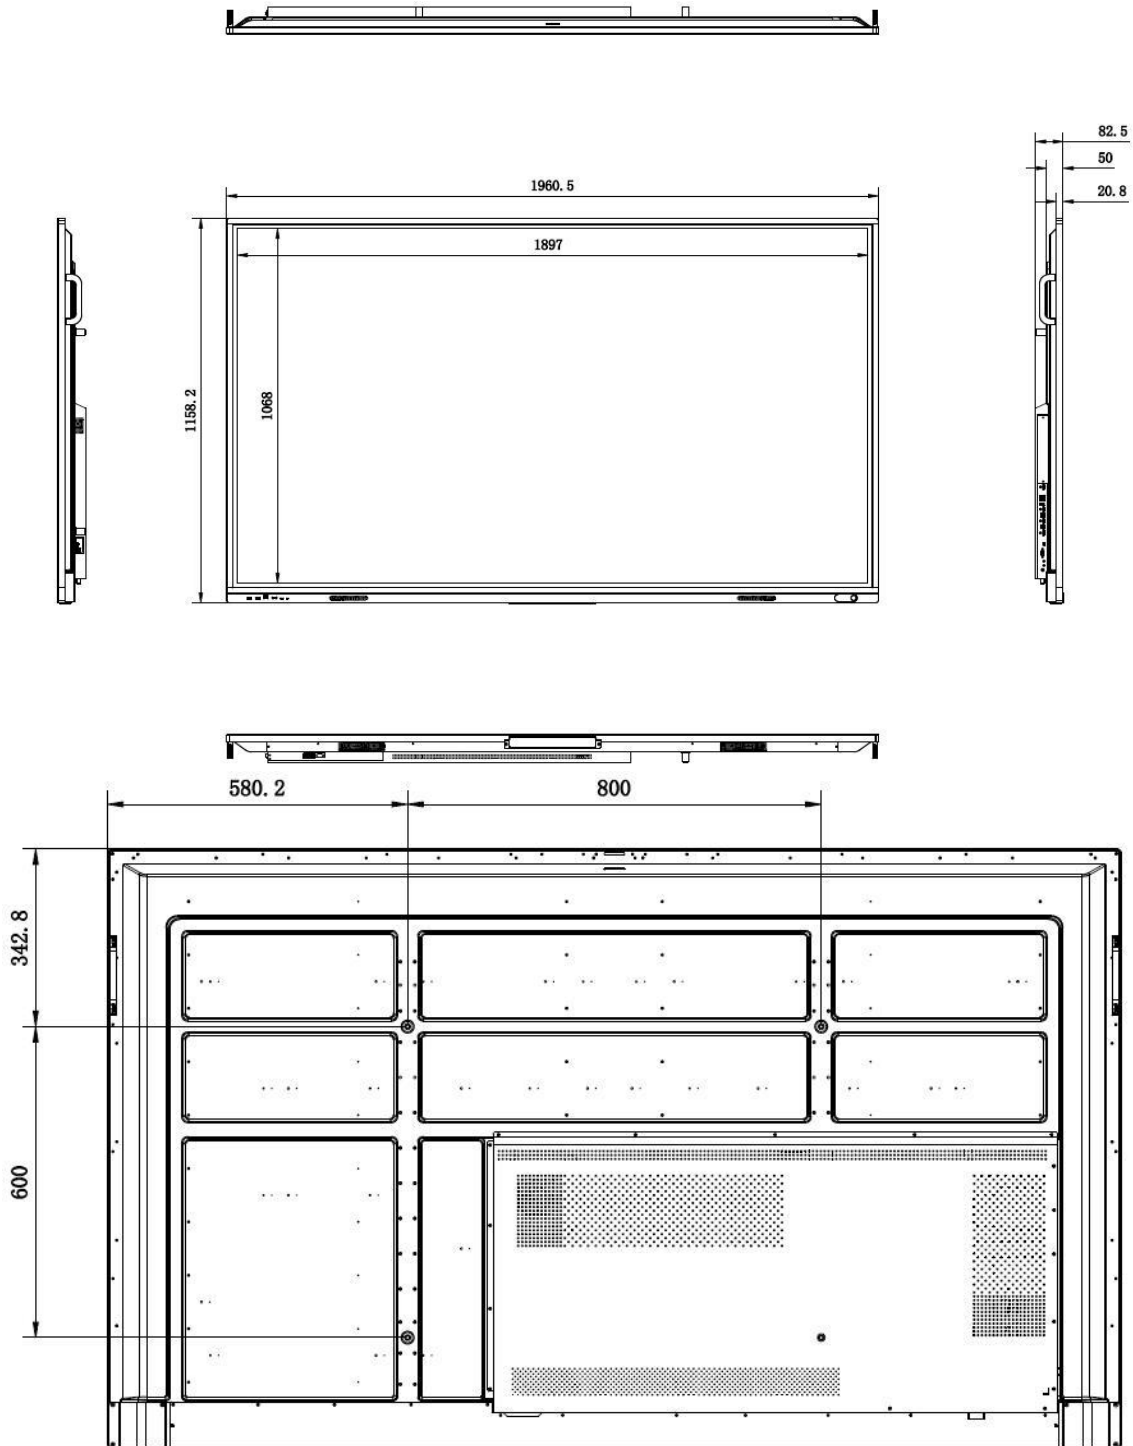

	Video & audio output	HDMI Out (HDMI 2.0) × 1, Audio Out × 1, SPDIF Out × 1
	Control interface	TOUCH-USB 3.0 × 3, RS232 × 1
	Network Interface	LAN (1000 Mbps) × 2 WIFI AP&Station, 2.4 G/5 G IEEE 802.11 a/b/g/n/ac 2 × 2 MIMO (2.4 GHz and 5 GHz) authentication protocols WEP, WPA, WPA2, PSK and 802.1X EAP
	Data Transmission Interface	USB 3.0 × 4, USB 2.0 × 1, Type-C × 2 (Type-C supports USB 2.0, DP 1.2, and charging functions; side charging 15 W, front charging 65 W)
<b>Power</b>	Standby Consumption	≤ 0.5 W
	Average Consumption	< 205W
<b>Working Environment</b>	Working Temperature	0 °C to 40 °C (32 °F to 104°F)
	Working Humidity	10%~90% RH
<b>General</b>	VESA	800 mm × 600 mm (4 × M8-25 mm)
	Power Supply	100 to 240 VAC, 50/60 Hz
	Product dimensions	1960.5 mm × 1158.2 mm × 82.5 mm
	Accessory	Wall mount bracket, hook, user manual, touch writing pen, packing list, 3M touch USB cable, 3M HDMI cable (2.0), 1.5m power cable (European standard), Bluetooth remote control.
	Package Dimensions (W × H × D)	2197 mm × 284 mm × 1376 mm
	Net Weight	64.13 kg
	Gross Weight	81.6 kg
NFC	Support screen mirroring by Android phones.	

## ▪ Physical Interface

Interface	Description	Interface	Description
1.SPDI F	SPDI F interface	2.Line OUT	Audio output interface
3.Line IN	Audio input interface	4.VGA IN	Video devices connection interface
5.TYPE-C	Type-C interface	6.DP IN	Display input interface
7.TOUCH-USB 2	Peripheral touch interface	8.HDMI IN 2	HDMI 2 input interface
9.TOUCH-USB	Peripheral touch interface	10.HDMI IN 1	HDMI 1 input interface
11.USB	USB interface	12.MULTI-USB 2	Multi-functional USB interface
13.MULTI-USB 1	Multi-functional USB interface	14.HDMI OUT	HDMI output interface

▪ **Installation**

▪ Available Model

DS-D5C86RB/A

▪ Dimension

**Headquarters**

No.555 Qianmo Road, Binjiang District,  
Hangzhou 310051, China  
T +86-571-8807-5998  
www.hikvision.com

Follow us on social media to get the latest product and solution information.