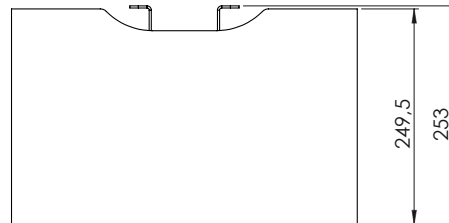

SMS X CONFERENCE CODEC SHELF WALL

INFO

- Finish: white
- Maximum load: 10 kg
- Dimensions: 420 x 253 mm (shelf usable space)
- Wall-shelf for codec, codec/video camera or other electronic conferencing equipment.
- Complete with shelf, console and fittings for simple attachment directly onto the wall, preferably close to the screen/video conferencing equipment.
- Shelf and console painted white and polished.

ART. NO

PD300013-P0

DESCRIPTION

SMS X Conference Codec Shelf Wall

SMART MEDIA SOLUTIONS

www.SmartMediaSolutions.se