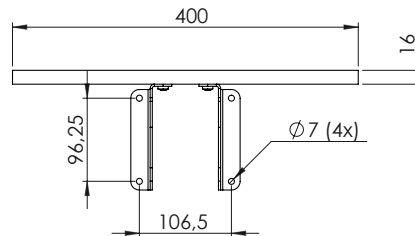

SMS X CONFERENCE CODEC SHELF WALL

INFO

- Finish: white
- Maximum load: 10 kg
- Dimensions: 420 x 253 mm (shelf usable space)
- Wall-shelf for codec, codec/video camera or other electronic conferencing equipment.
- Complete with shelf, console and fittings for simple attachment directly onto the wall, preferably close to the screen/video conferencing equipment.
- Shelf and console painted white and polished.

ART. NO

PD300013-P0

DESCRIPTION

SMS X Conference Codec Shelf Wall

SMART MEDIA SOLUTIONS

www.SmartMediaSolutions.se