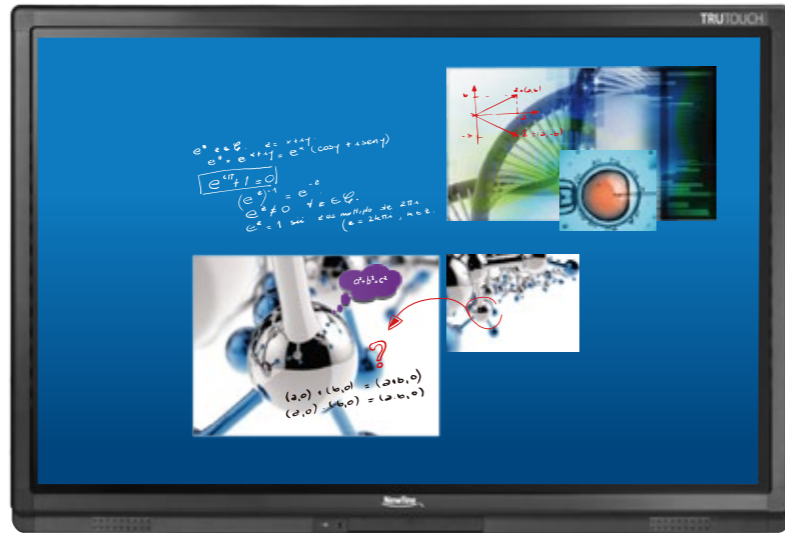

HDMI

Scan for more information

Product Advanced Features

Connectivity

Share everything by the way you like to use, not only physical cable to input but also wireless solution.

Internal PC

OPS (Optional)

Screen Projection & Touch Control

PC/Mac

Object Projection

Document Camera

Wireless Presentation

TRUCAST (Optional)

Zero Training Easy Operation

With its simple user interface no training needed to learn TRU TOUCH. Simply following the icon and use TRU TOUCH basic function without any difficulty.

Android System Tool Bar

Whiteboard Function Bar

Input Source Selection

Excellent 4K Resolution

Antiglare Glass

Responsive 10 points Touch

TRU TOUCH supports multi-touch to 10 points. Creating the interaction environment for conference room.

Integrated Sound Bar

Plug & Play

Support Multiple Input & Output

TRU TOUCH allows users to share information by their own devices. You may find all of the major I/O ports on TRU TOUCH front sides and rear sides as well.