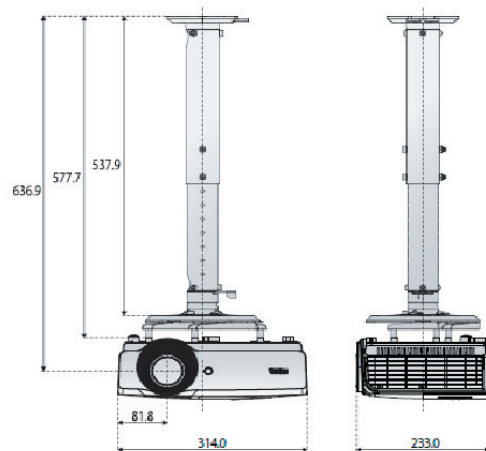

- ① LAN (RJ45)
- ② HDMI 1
- ③ HDMI 2 / MHL
- ④ Composite Video in (RCA)
- ⑤ Audio in (Mini Jack)
- ⑥ Monitor out
- ⑦ PC (D-sub 15pin)
- ⑧ USB (Type A)
- ⑨ DC 12V Trigger (3.5mm Jack)
- ⑩ S-Video in
- ⑪ Audio L/R in (RCA)
- ⑫ Microphone in (Mini Jack)
- ⑬ Audio out (Mini Jack)
- ⑭ USB (Type mini B)
- ⑮ RS232 (DB-9pin)

Dimensions

Distance Chart

Screen				Distance from screen (mm)			Offset (mm)
Diagonal	W	H	Min distance	Average	Max distance		
Inch	mm	(mm)	(mm)				
60	1524	1292	808	1887	2365	2843	92
70	1778	1508	942	2201	2759	3317	107
80	2032	1723	1077	2516	3153	3791	122
90	2286	1939	1212	2830	3547	4265	137
100	2540	2154	1346	3145	3942	4765	153
120	3048	2585	1615	3774	4730	5686	183
150	3810	3231	2019	4717	5912	7108	229
170	4318	3662	2289	5346	6701	8056	260
180	4572	3877	2423	5660	7095	8530	275
190	4826	4092	2558	5975	7489	9003	290
200	5080	4308	2692	6289	7883	9477	305
250	6350	5385	3365	7862	9854	11847	382
300	7620	6462	4039	9434	11825	14216	458

Ceiling Mount Chart

BenQ Europe B.V.

Meerakkerweg 1-17
5652 AR Eindhoven
The Netherlands
Tel: +31 88 8889200

BenQ.eu

© 2018 BenQ Corp. Specifications may vary by region, please visit your local stores for details. Actual product's features and specifications are subject to change without notice. This material may include corporate names and trademarks of third parties which are the properties of the third parties respectively. Latest Update: 2018-11-30