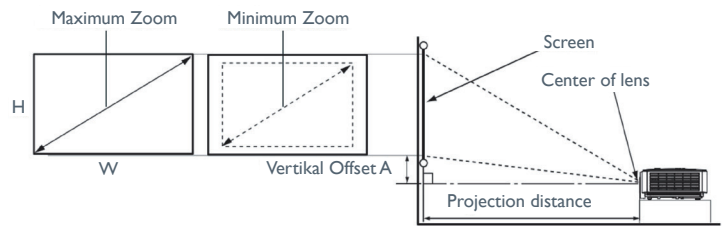

Distance Chart

Screen				Distance from screen (mm)			Offset (mm)
Diagonal	W	H	Min distance	Average	Max distance		
Inch	mm	(mm)	(mm)				
60	1524	1292	808	1887	2365	2843	92
70	1778	1508	942	2201	2759	3317	107
80	2032	1723	1077	2516	3153	3791	122
90	2286	1939	1212	2830	3547	4265	137
100	2540	2154	1346	3145	3942	4765	153
120	3048	2585	1615	3774	4730	5686	183
150	3810	3231	2019	4717	5912	7108	229
170	4318	3662	2289	5346	6701	8056	260
180	4572	3877	2423	5660	7095	8530	275
190	4826	4092	2558	5975	7489	9003	290
200	5080	4308	2692	6289	7883	9477	305
250	6350	5385	3365	7862	9854	11847	382
300	7620	6462	4039	9434	11825	14216	458