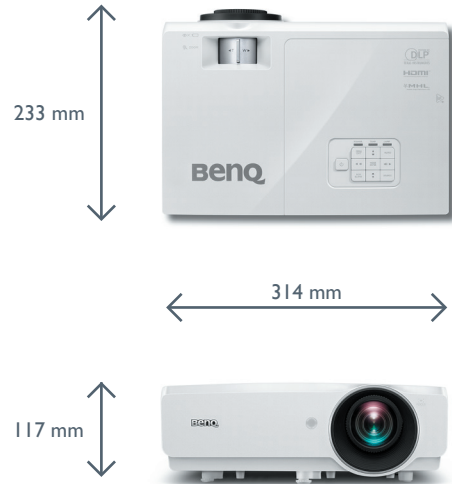

Dimensions