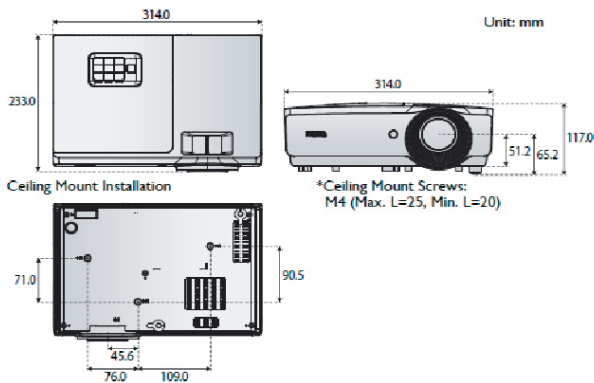

Ceiling Mount Chart

BenQ Europe B.V.

Meerakkerweg 1-17
5652 AR Eindhoven
The Netherlands
Tel: +31 88 8889200

BenQ.eu

© 2018 BenQ Corp. Specifications may vary by region, please visit your local stores for details. Actual product's features and specifications are subject to change without notice. This material may include corporate names and trademarks of third parties which are the properties of the third parties respectively. Latest Update: 2018-11-30

BENQ