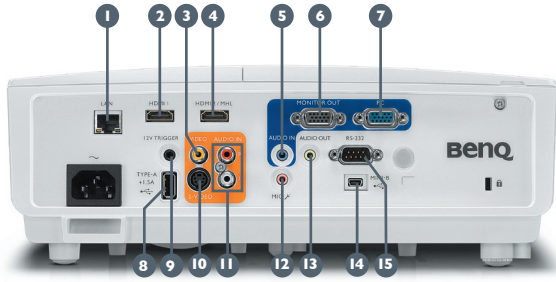

Input and Output Terminals

- ① LAN (RJ45)
- ② HDMI 1
- ③ HDMI 2 / MHL
- ④ Composite Video in (RCA)
- ⑤ Audio in (Mini Jack)
- ⑥ Monitor out
- ⑦ PC (D-sub 15pin)
- ⑧ USB (Type A)
- ⑨ DC 12V Trigger (3.5mm Jack)
- ⑩ S-Video in
- ⑪ Audio L/R in (RCA)
- ⑫ Microphone in (Mini Jack)
- ⑬ Audio out (Mini Jack)
- ⑭ USB (Type mini B)
- ⑮ RS232 (DB-9pin)