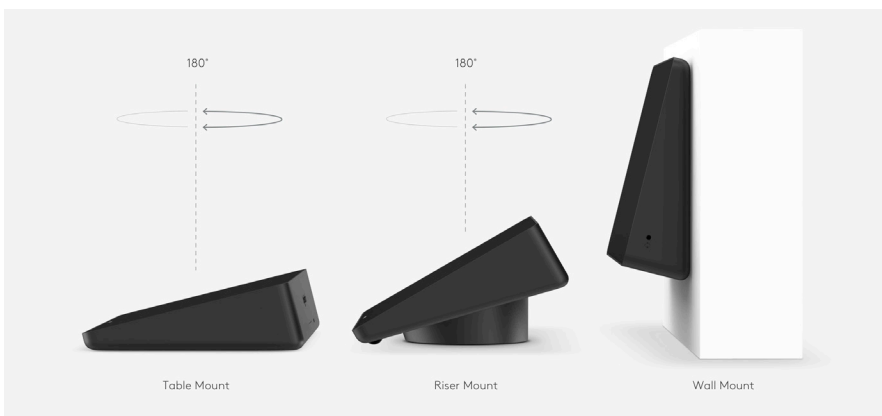

Compatible with Intel® NUC and other SFF PCs with a 100mm VESA pattern

Integrated cable retention keeps connections tight

Secures computers and cables to walls and beneath tables

Rally Mounting Kit

Included with medium and large configurations

Securely position Rally Camera on wall or near ceiling

Low-profile speaker brackets provide “floating” appearance

Robust cable retention brackets keep connections tight

Rally Mic Pod

Modular microphones with RightSound™ for Logitech Rally

Auto-levels voices and suppresses noise for clear audio

Convenient mute control and indicator light

Connect up to seven Mic Pods for U-shaped tables and large rooms

Large room configurations include Rally Mic Pod Hub to simplify under-table cable routing

MOUNTS FOR LOGITECH TAP

Place the Logitech Tap touch controller on the tabletop, or add a mount for better security, convenience and cable management. The Table and Riser mounts fit in standard grommet holes and swivel 180° for operation from both sides of the table. The Wall mount saves space in smaller rooms.