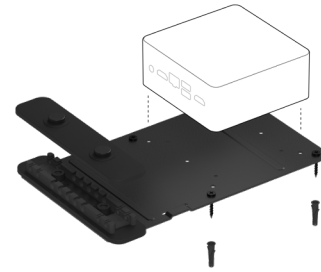

Large configurations add a Rally Mic Pod Hub for under-table cable routing

FEATURED COMPONENTS

Logitech Strong USB

SuperSpeed USB 10 Gbps cable

10m Included

25m Optional

The Logitech Tap touch controller connects to the meeting room PC via Logitech Strong USB, a plenum-rated cable that offers 10 meters (32.8 feet) of reach so you can position Tap for easy reach while hiding the PC in a credenza or behind display

Aramid-reinforced for a durable connection between Tap and the PC

Plenum-rated and Eca certified for runs in walls, raceways, and conduit

25 meter cable also available

PC Mount

Mounting bracket with integrated cable retention

Compatible with Intel® NUC and other SFF PCs with a 100mm VESA pattern

Integrated cable retention keeps connections tight

Secures computers and cables to walls and beneath tables

Rally Mounting Kit

Included with medium and large configurations