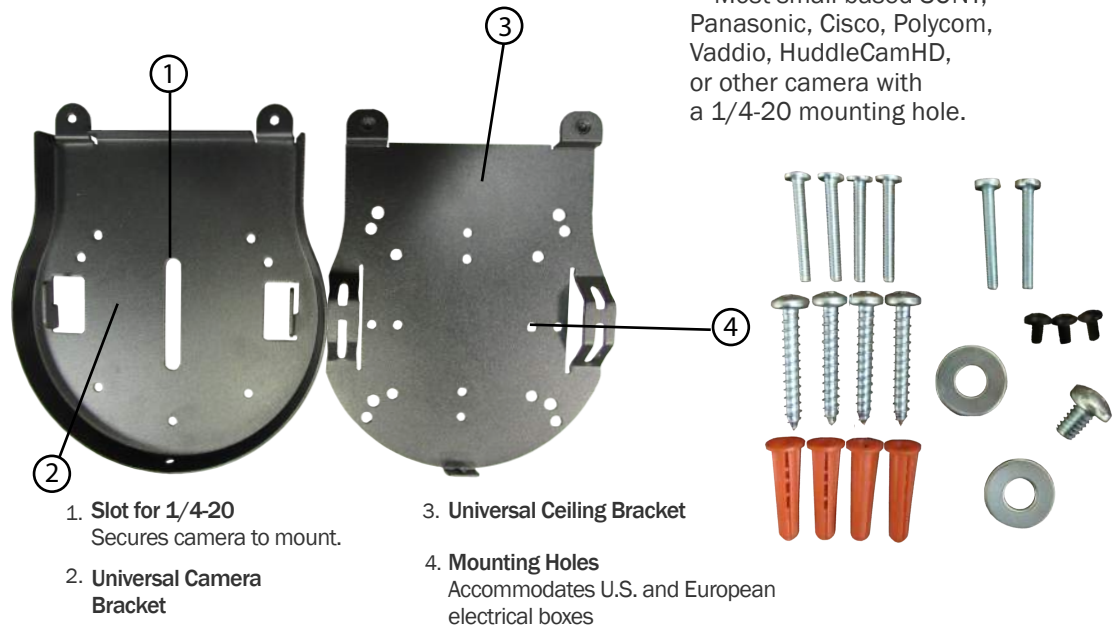

PTZ OPTICS

Small Universal Ceiling Mount

Model Number: PT-CM-1-BK

Mounts directly to ceiling with supplied hardware.

Also mounts directly to:

- U.S. single gang device box
- U.S. 4" square, round or octagonal junction box
- European single gang box (any with 60mm hole pattern)
- Universally compatible with any camera with 1/4-20 mounting interface
- Mounting hardware included

This Universal Ceiling Mount was designed specifically as an ideal way to ceiling mount PTZ cameras. Constructed from heavy gauge steel, this mount comes with 3 year manufacture warranty.

Compatibility

- All PTZOptics Cameras
- Most small based SONY, Panasonic, Cisco, Polycom, Vaddio, HuddleCamHD, or other camera with a 1/4-20 mounting hole.

Specifications

Size & Weight

Dimensions (in.)	5.56 W x 6.5 L
Dimensions (mm.)	142 W x 166 L
Weight (lbs.)	1.0
Weight (kg.)	0.45

What's in the Box

Universal Camera Mount - 2 piece

Mounting Hardware:

- (1) 1/4-20 x 3/8" camera mounting screw
- (2) 1/4" Flat Washers
- (3) M3 x 6mm safety screw
- (2) #6-32 x 1" U.S. box mounting screw
- (2) #8-32 x 1" U.S. box mounting screw
- (2) M3.5 x 25mm European box mounting screw
- (2) #10 x 1-1/4" pan head screw
- (2) #10 - 12 x 1" conical plastic anchor