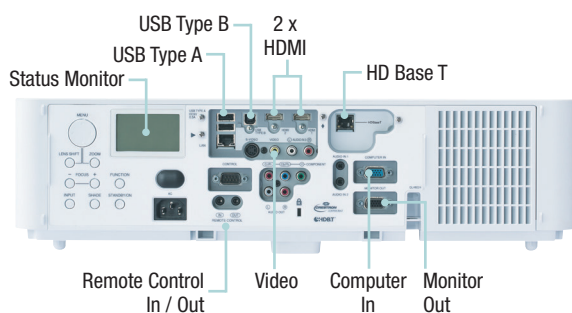

CP-WU8451 / CP-WU8461

HITACHI

Inspire the Next

Technical Specifications