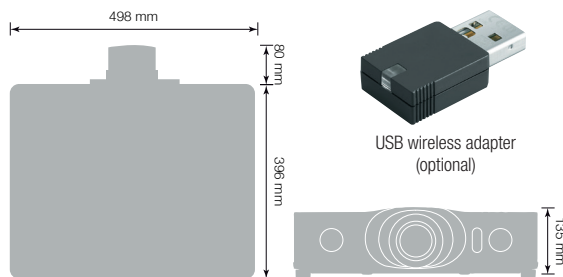

CP-WU8451 / CP-WU8461

HITACHI

Inspire the Next

Technical Specifications