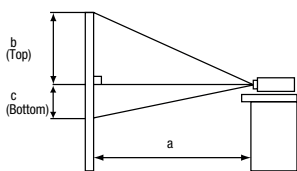

CP-WU8451 / CP-WU8461

HITACHI

Inspire the Next

Technical Specifications

Lens Specifications

Image Size 16:10 - Standard Lens: ML-703				
Screen size (diagonal)	Projection distance (a)		Screen height (cm)	
	Wide (m)	Tele (m)	b (top)	c (bottom)
30" (0.8m)	1.0	1.9	45	-4
40" (1.0m)	1.3	2.6	60	-6
50" (1.3m)	1.6	3.2	75	-7
60" (1.5m)	1.9	3.8	90	-9
70" (1.8m)	2.3	4.5	105	-10
80" (2.0m)	2.6	5.1	120	-12
90" (2.3m)	2.9	5.8	135	-13
100" (2.5m)	3.2	6.4	150	-15
150" (3.8m)	4.8	9.6	224	-22
200" (5.1m)	6.4	12.8	299	-30
250" (6.4m)	8.0	16.0	374	-37
300" (7.6m)	9.6	19.1	449	-45
500" (12.7m)	16.1	31.9	748	-75
600" (15.2m)	19.3	38.3	897	-90