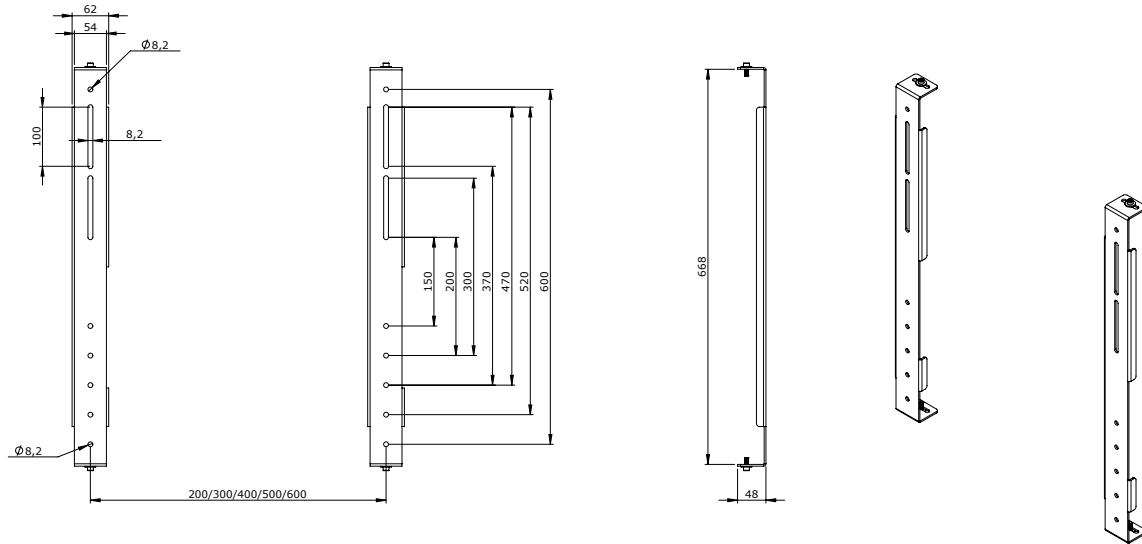

SMS TOUCH VERITABLE VESA ADAPTER

Universality

This adapter allows the SMS Touch VeriTable to be used with all VESA standards from 200 x 200 mm to 600 x 600 mm. Finish: black.

SMS TOUCH VERITABLE VESA ADAPTER

INFO

- Finish: black.
- This product goes with: SMS Touch VeriTable.
- Suitable for VESA standard from 200 x 200 to 600 x 600 mm.
- Correct screen width? To guarantee a completely flush frame, we recommend screens with a width of not less than 700 mm.

ART. NO
TT031007

DESCRIPTION
SMS Touch Veritable Vesa Adapter

www.SmartMediaSolutions.se