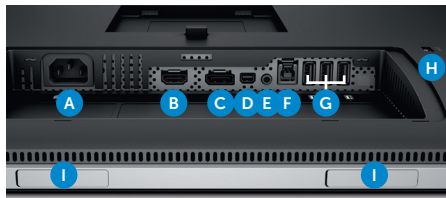

For more information visit
www.dell.com/monitors

Thank you
for making
Dell Monitors

#1
worldwide*

Easily adjust the panel to your preferred viewing position.

Connectors

- A** AC Power
- B** HDMI/MHL
- C** DisplayPort
- D** Mini DisplayPort
- E** Audio line-out
- F** USB upstream
- G** USB downstream
- H** USB downstream (BC1.2)**
- I** Dell soundbar mounting slots