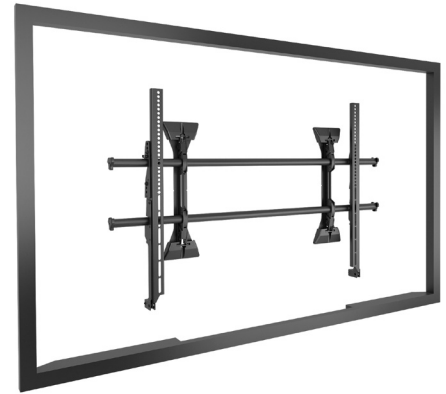

### X-LARGE FUSION MICRO-ADJUSTABLE FIXED WALL DISPLAY MOUNT

Certifications	UL Listed
Color	Black
Lateral Shift	54.3 cm
Manual Height Adjustment	2.5 cm
Minimum Depth	57 mm
Mounting Pattern Compatibility (Universal Versions)	100 x 100 mm - 1070 x 600 mm
Orientation	Landscape
Overall Dimensions (HxWxD)	667 x 1086 x 57 mm
Shipping Weight	11.5 kg
Solution Type	Universal
Typical Screen Sizes*	55 - 82"
Weight Capacity	114 kg

### SPECIFICATIONS

- 250mm post installation micro-zone height and levelling.
- Pull cord release system offsets the bottom of the display and mount 15 degrees
- Open wall plate design for mounting over electrical outlets
- Post installation lateral shift of minimum 45 cm lateral shift left and right
- Compatible accessories for media, camera and codec storage can be connected to the mount system.
- VESA compatible: 100 x 100 - 1070 x 600
- Orientation: Landscape
- Overall Dimensions (HxWxD): 667 x 1086 x 57 mm
- Weight capacity: 114 kg
- Color: Black
- Certifications: UL

#### FCA810

20 cm wide shelf sits above or below display to hold AV components

#### FCA811

35 cm wide shelf sits above or below display to hold AV components