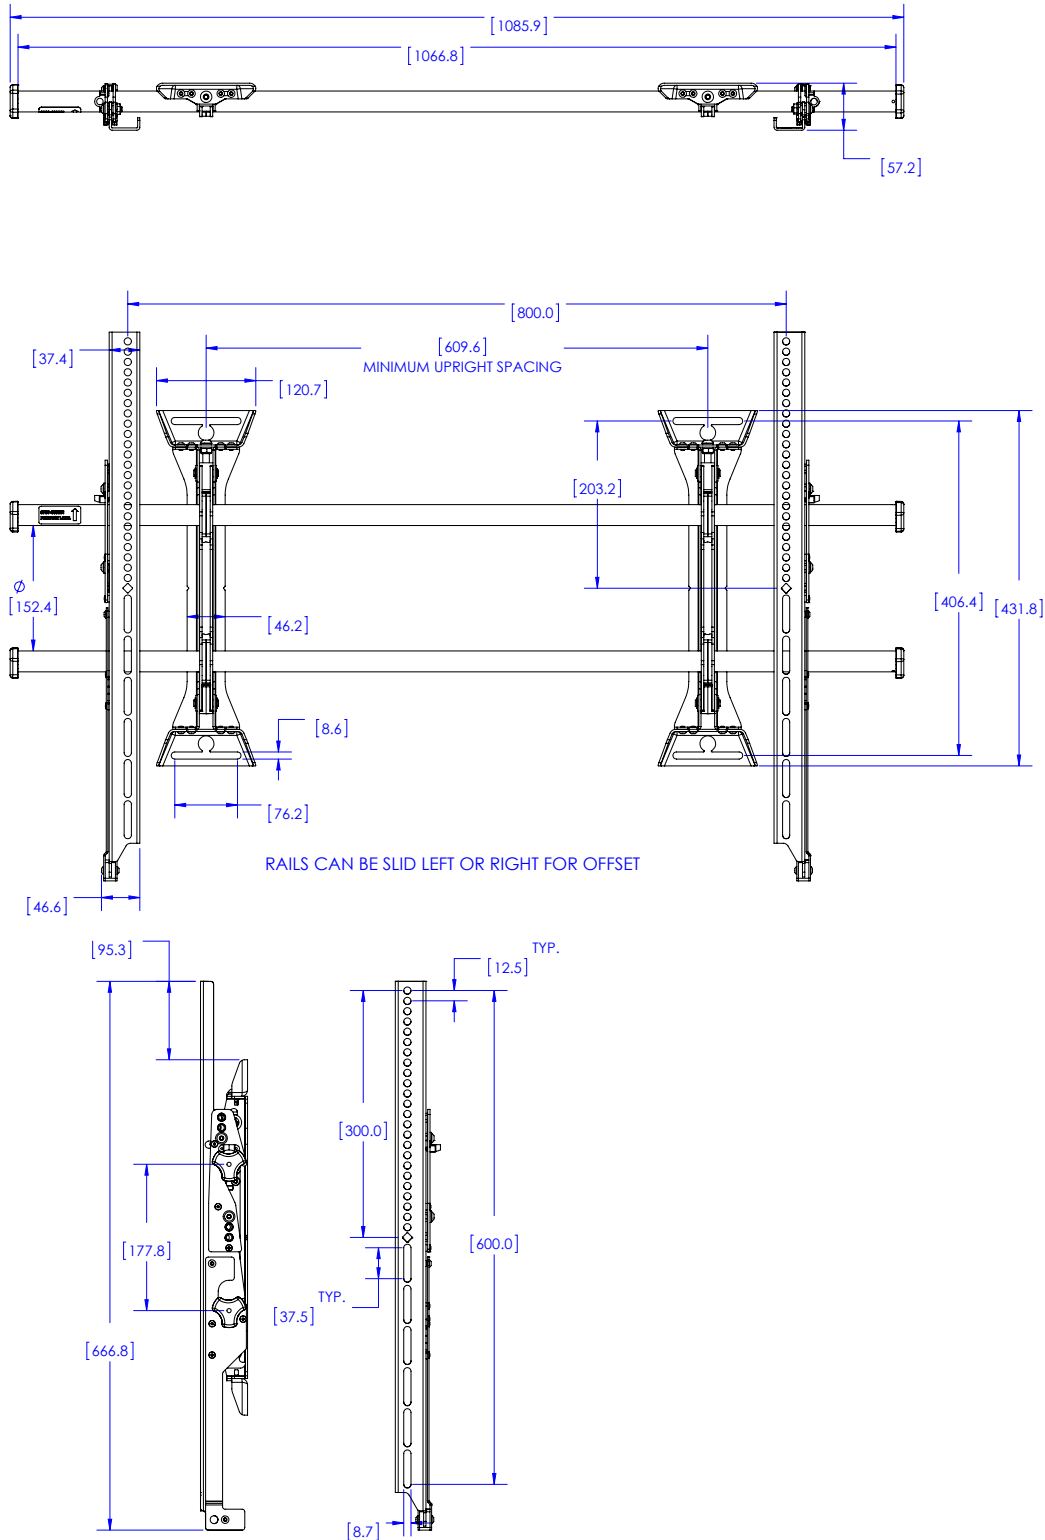

TECHNICAL DRAWINGS

Dimensions in mm.

A BRAND OF MILESTONE AV TECHNOLOGIES - www.chiefmfg.com

USA P 800.582.6480 / +1.952.225.6000 - F 877.894.6918 / +1.952.894.6918 - chief@chiefmfg.com
Canada P 877.345.4329 - F 888.377.5314 - canadainfo@milestone.com
EMEA P +31 495 580 840 - F +31 495 580 845 - emea.sales@milestone.com
Asia Pacific P +852 2145 4099 - F +852 2145 4477 - asia.chief@milestone.com