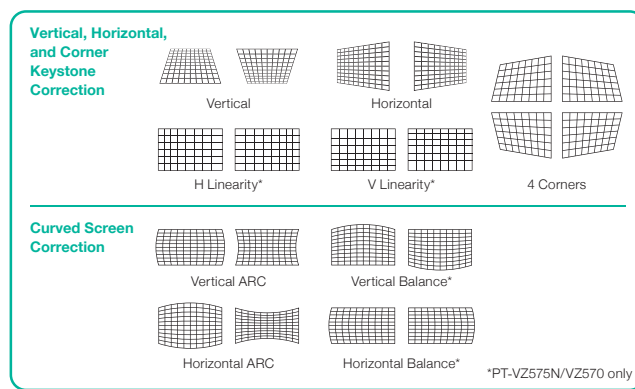

Horizontal, Vertical, and Corner Keystone Correction

Horizontal, vertical, and corner keystone correction adjusts the image shape to perfection when projecting off-axis or from an unusual angle. Should the vertical projection angle be altered during operation, Real-time Keystone Correction senses the change and makes any necessary corrections for optimal viewing.