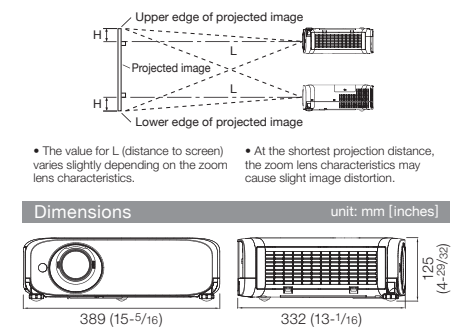

Optional accessories

ET-PKL100H Ceiling Mount Bracket for High Ceilings	ET-PKL100S Ceiling Mount Bracket for Low Ceilings	ET-LAV400 Replacement Lamp Unit	ET-UW100** Easy Wireless Stick
ET-PKV400B Bracket Assembly	ET-RFV400 Replacement Filter Unit	ET-YFB100G Digital Interface Box	
ET-SWA100 Series Early Warning Software