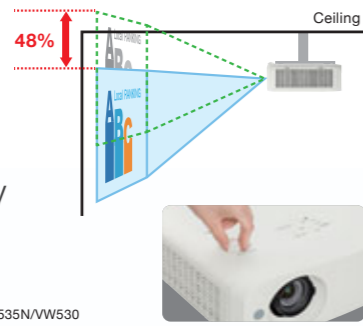

# Vertical Lens Shift

Move Image Vertically without Distortion

Vertical: +48% from center of screen (manual)  
NOTE: This illustration shows the lens shift of the PT-VW535N/VW530

Filter & Lamp Replacement Cycle  
7,000 hrs.\*<sup>1</sup>

## Horizontal, Vertical, and Corner Keystone Correction

Horizontal, vertical, and corner keystone correction adjusts the image shape to perfection when projecting off-axis or from an unusual angle. Should the vertical projection angle be altered during operation, Real-time Keystone Correction senses the change and makes any necessary corrections for optimal viewing.