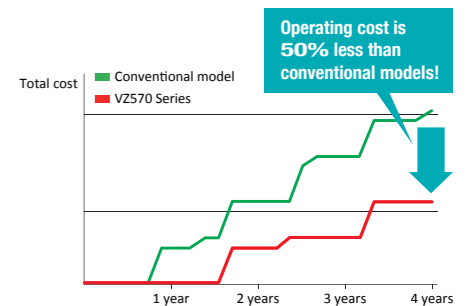

High Value Cost-Performance Ratio and Efficiency

Replace both lamp and filter at the same time with air filter life almost doubled to 7,000 hours.*¹