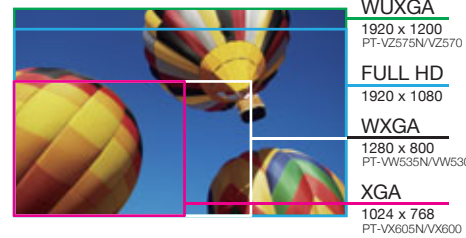

Outstanding Picture Quality

Introducing WUXGA Resolution to Portable Projection

The PT-VZ575N/VZ570 models are the first portable LCD projectors to feature WUXGA (1920 x 1200 pixel) resolution, bringing native Full HD video to big screens in small spaces. Images are pin-sharp, liquid-smooth, and loaded with detail for an immersive viewing experience.

Exceptionally Bright and Clear Image Quality

The compact and lightweight PT-VZ570 Series outputs up to an impressive 5,500 lm*. High brightness brings colors to life, adding punch and realism to presentations in well-lit rooms.

Whisper-Quiet Operation

The PT-VZ570 Series produces a barely audible 29 dB** in Eco Mode. Your audience won't have to strain to hear in quiet scenes or be distracted by unwanted noise.

High 5,000:1 Contrast Ratio

Panasonic's winning formula for imaging brilliance is completed by a high 5,000:1 contrast ratio. Expect deep blacks, pure highlights, and crisp, easy to read text and graphics.

Daylight View Basic Suits Ambient Conditions

Daylight View Basic prevents the picture from washing out in bright rooms by sensing ambient light levels and adjusting the picture accordingly. Halftone color and brightness are automatically optimized to make images sharper and brighter in any environment.