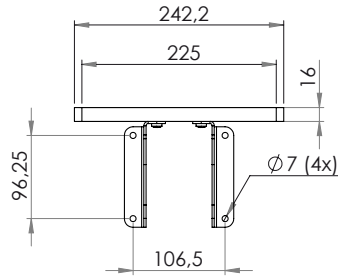

SMS X CONFERENCE CAMERA SHELF WALL

INFO

- Finish: white
- Maximum load: 8 kg
- Dimensions: 420 x 253 mm (shelf usable space).
- Wall-shelf for codec, codec/video camera or other electronic conferencing equipment.
- Complete with shelf, console and fittings for simple attachment directly onto the wall, preferably close to the screen/video conferencing equipment.
- Shelf and console painted white and polished.

ART. NO

PD300012-P0

DESCRIPTION

SMS X Conference Camera Shelf Wall

SMART MEDIA SOLUTIONS

www.SmartMediaSolutions.se