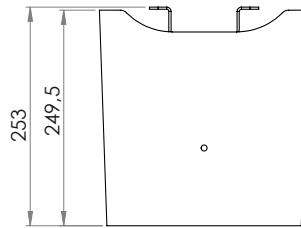

SMS X CONFERENCE CAMERA SHELF WALL

So practical and elegant on the wall.

A wall-mounted shelf. You can place video camera, codec/camera or other electronic conferencing equipment on this shelf. Complete with a console. Both the shelf and the console are painted in white with a polished finish. Maximum load: 8 kg.

SMS X CONFERENCE CAMERA SHELF WALL

INFO

- Finish: white
- Maximum load: 8 kg
- Dimensions: 420 x 253 mm (shelf usable space).
- Wall-shelf for codec, codec/video camera or other electronic conferencing equipment.
- Complete with shelf, console and fittings for simple attachment directly onto the wall, preferably close to the screen/video conferencing equipment.
- Shelf and console painted white and polished.

ART. NO

PD300012-P0

DESCRIPTION

SMS X Conference Camera Shelf Wall

SMART MEDIA SOLUTIONS

www.SmartMediaSolutions.se